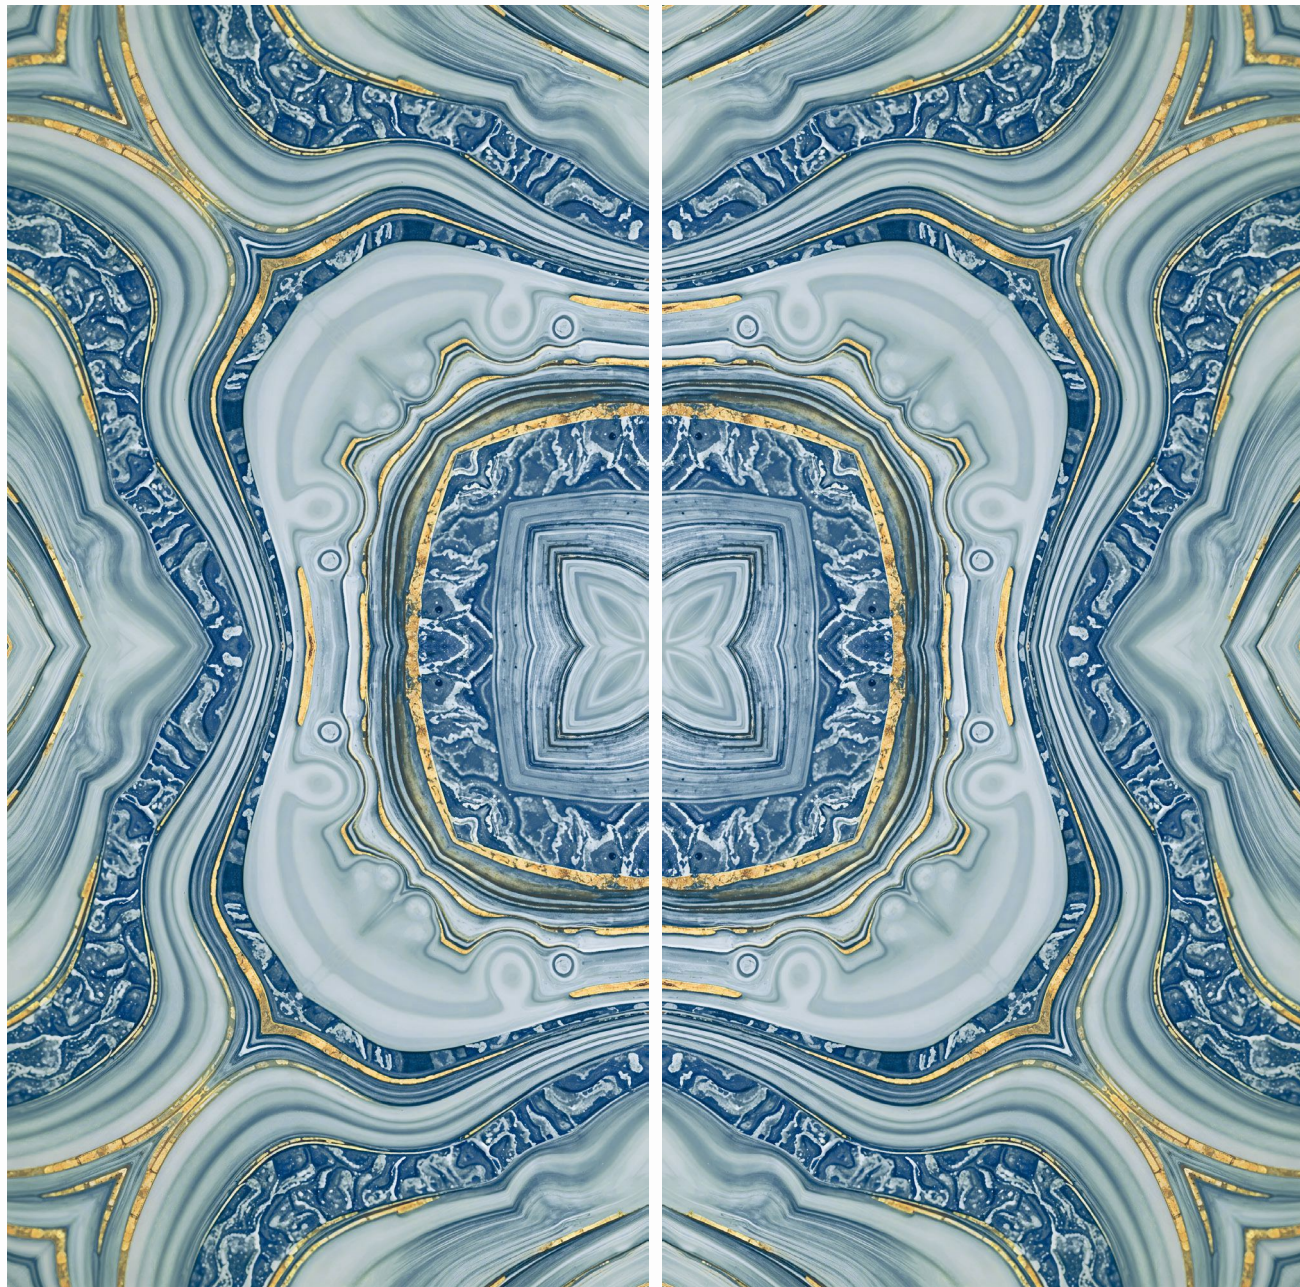

SURFACE : GLOSSY BOOKMATCH

BACK TO INDEX

IMPERIAL

SURFACE
GLOSSY BOOKMATCH

JAZZ MULTI

SURFACE
GLOSSY BOOKMATCH

600X
1200MM

JELLAM GOLD

SURFACE
GLOSSY BOOKMATCH

JELLAM MIST

SURFACE
GLOSSY BOOKMATCH

600X
1200MM

JELLAM MIST

GLIMPSE OF...
**LUCIA
BLUE**

SURFACE : GLOSSY BOOKMATCH

BACK TO INDEX