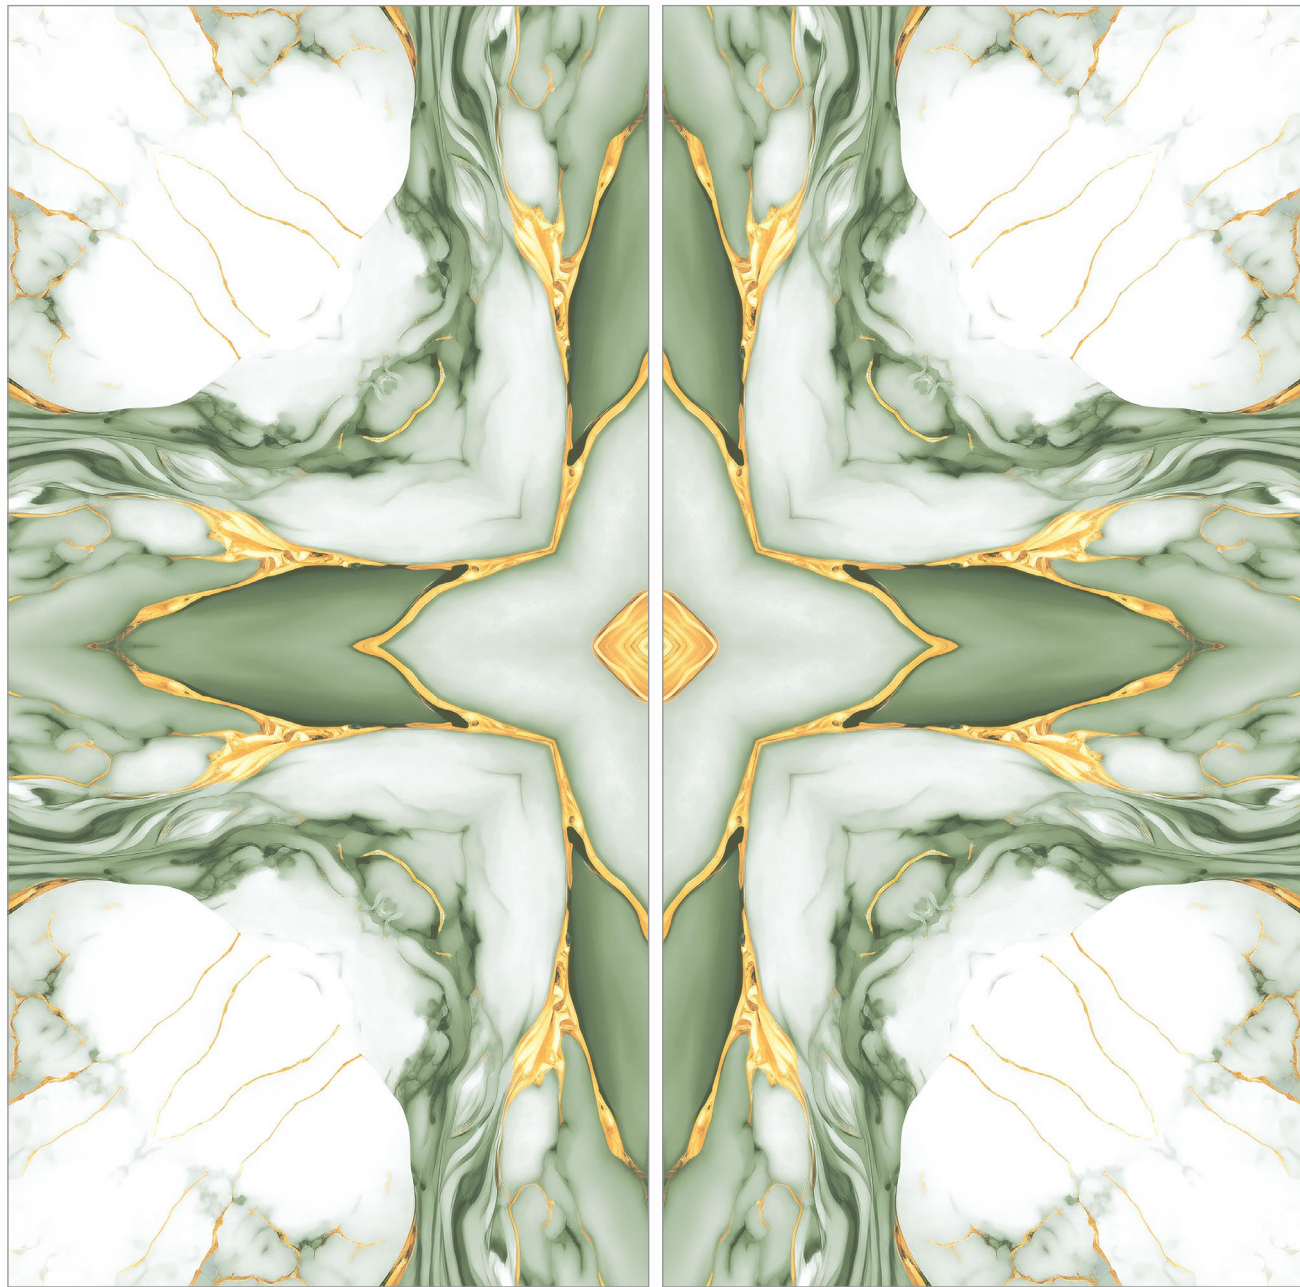

STONEX NETRO

SURFACE
GLOSSY BOOKMATCH

STONEX VISTA

SURFACE
GLOSSY BOOKMATCH