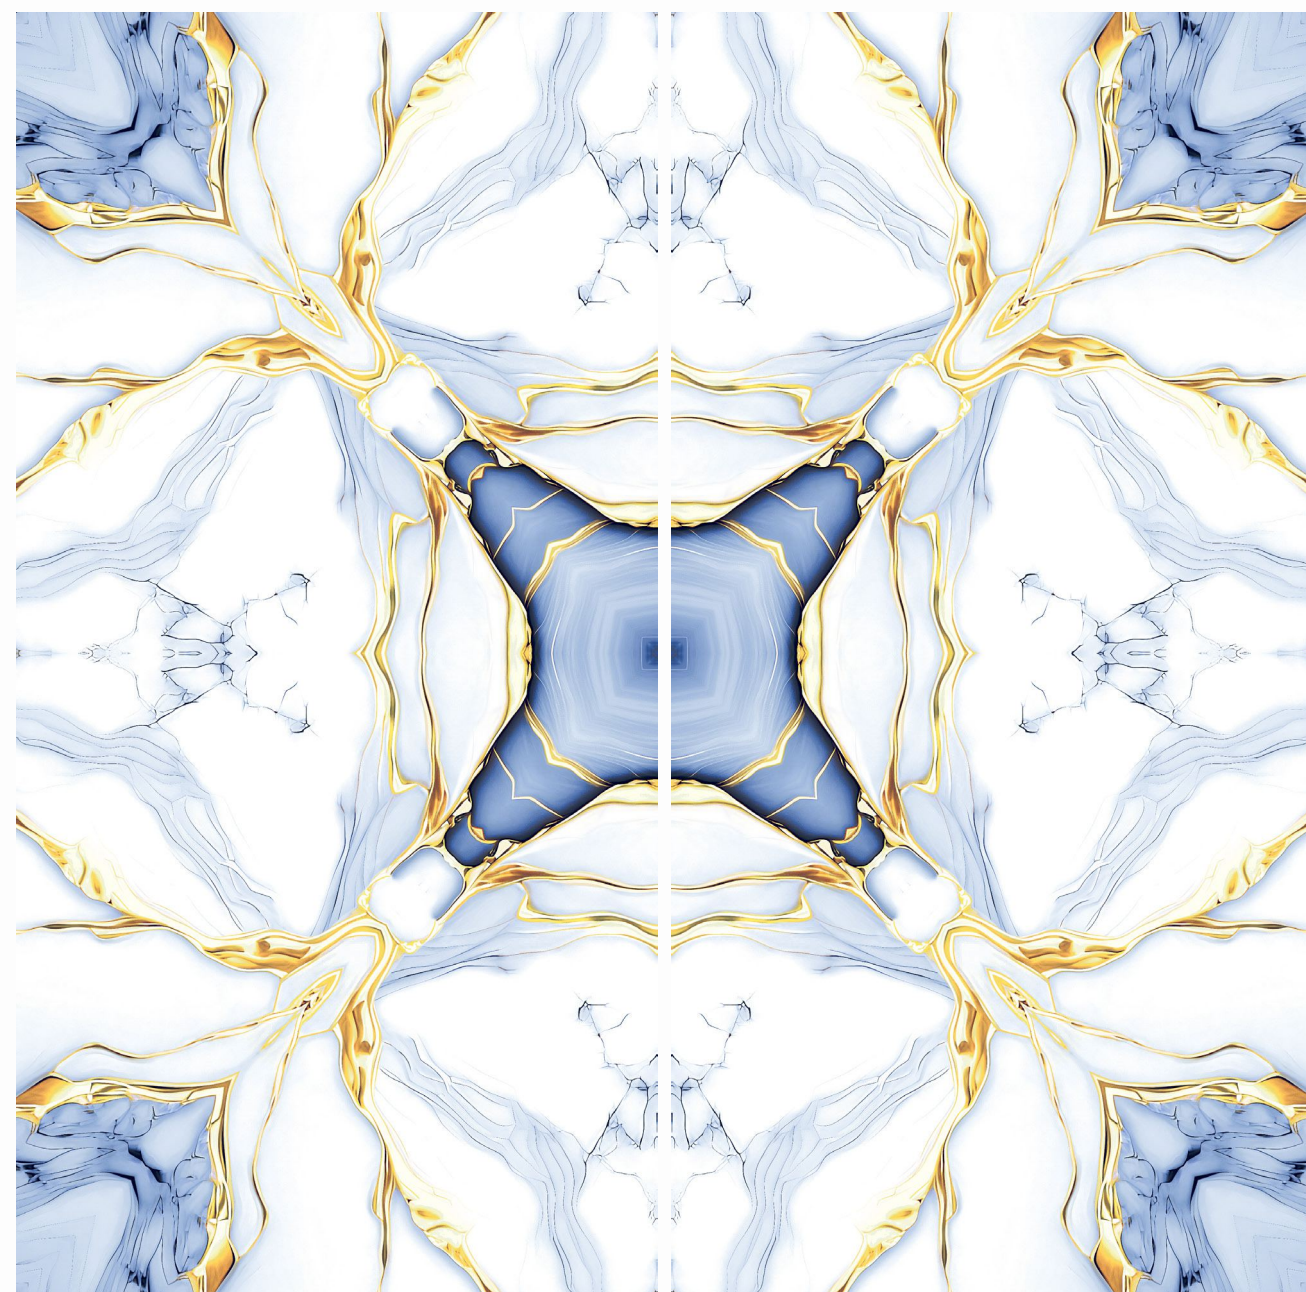

ROCCON BLUE

SURFACE
GLOSSY BOOKMATCH