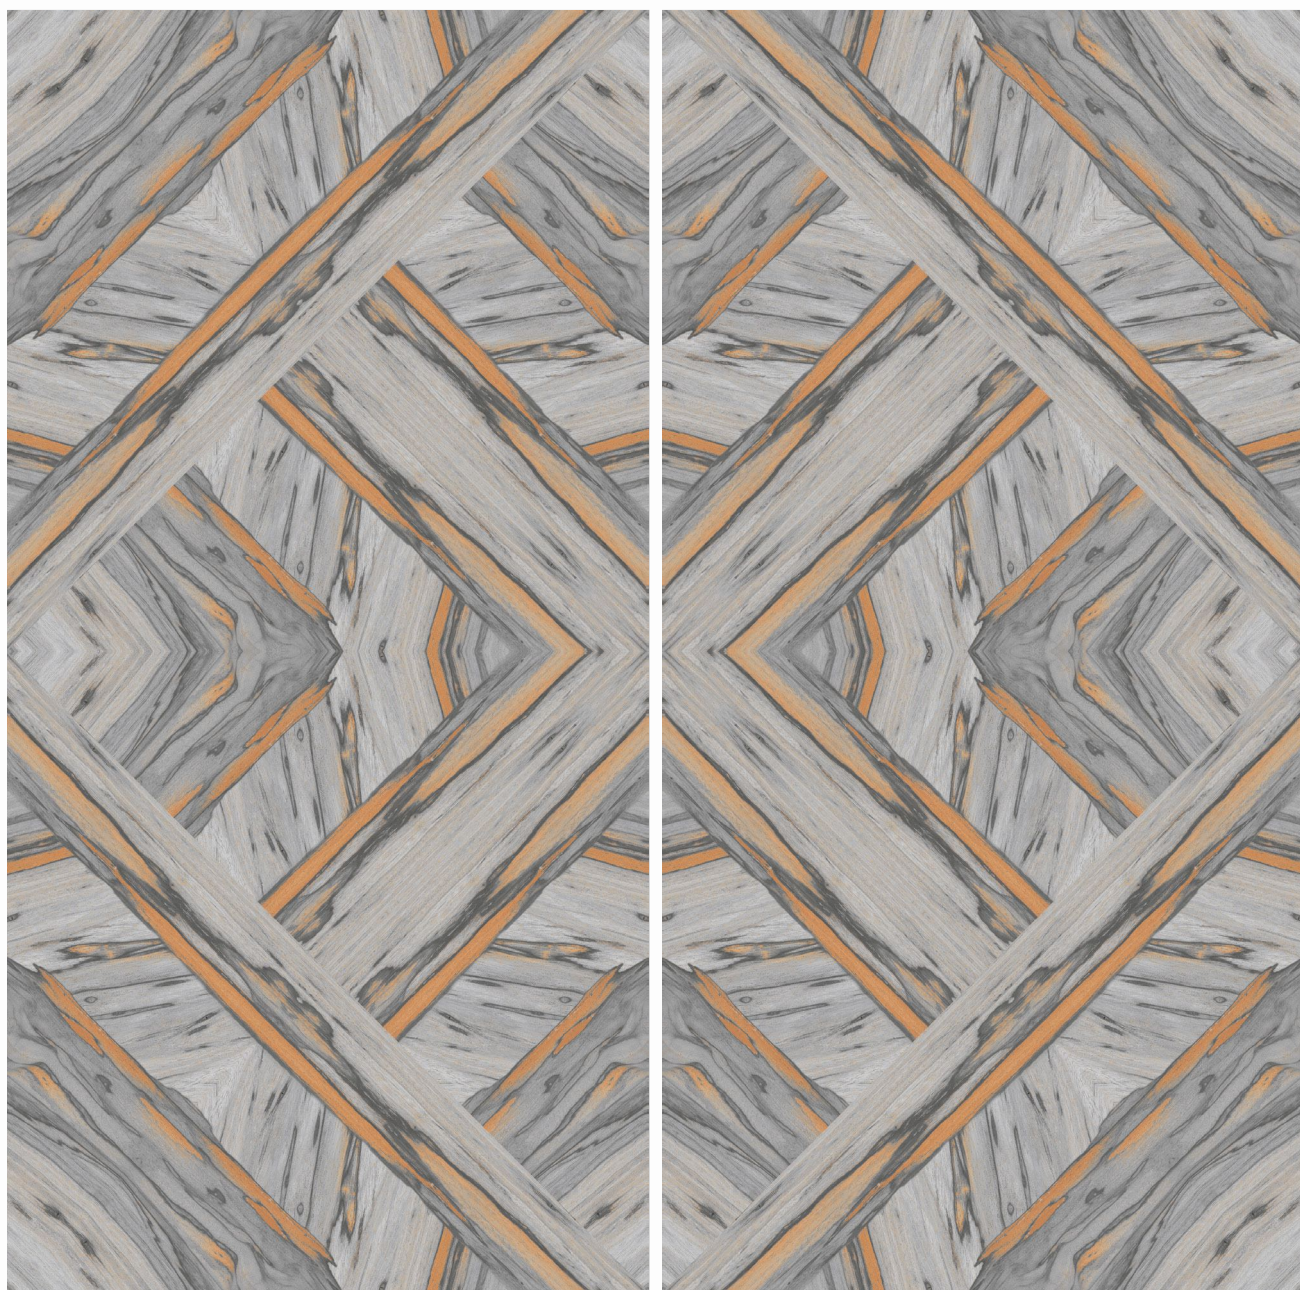

BACK TO INDEX

ROMINO WHITE

SURFACE
GLOSSY BOOKMATCH

ROMINO BIRCO

SURFACE
GLOSSY BOOKMATCH

600X
1200MM

LOREANT

SURFACE
GLOSSY BOOKMATCH