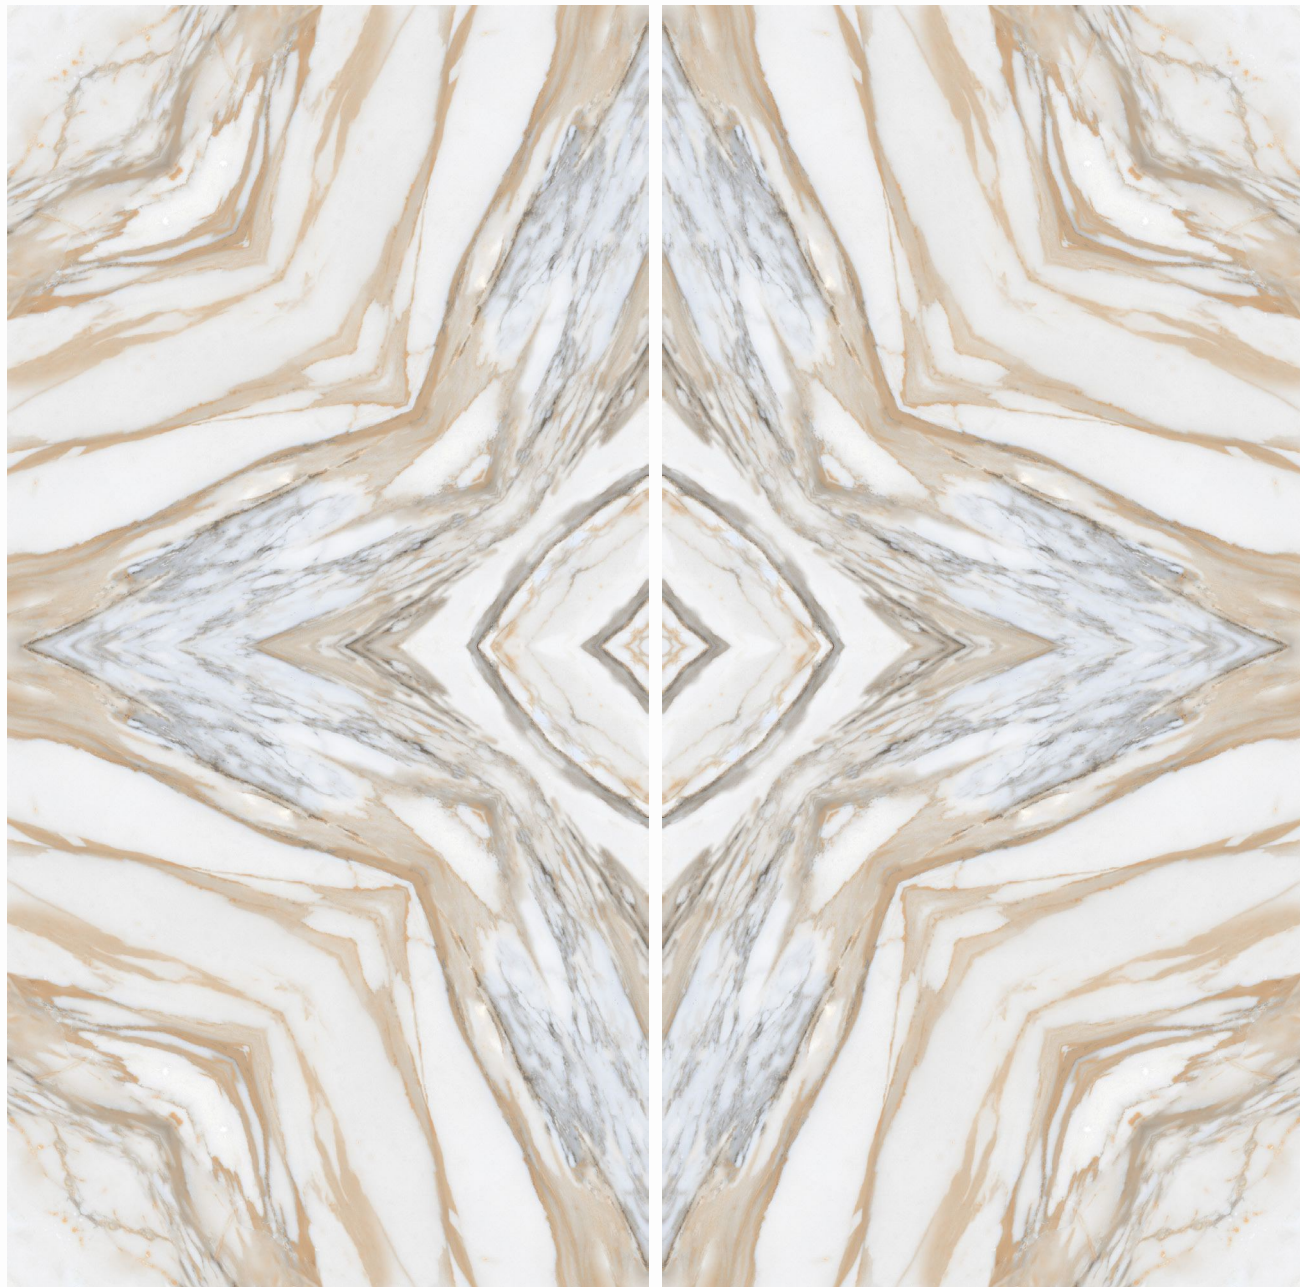

IMPERIAL

SURFACE
GLOSSY BOOKMATCH

JAZZ MULTI

SURFACE
GLOSSY BOOKMATCH

600X
1200MM