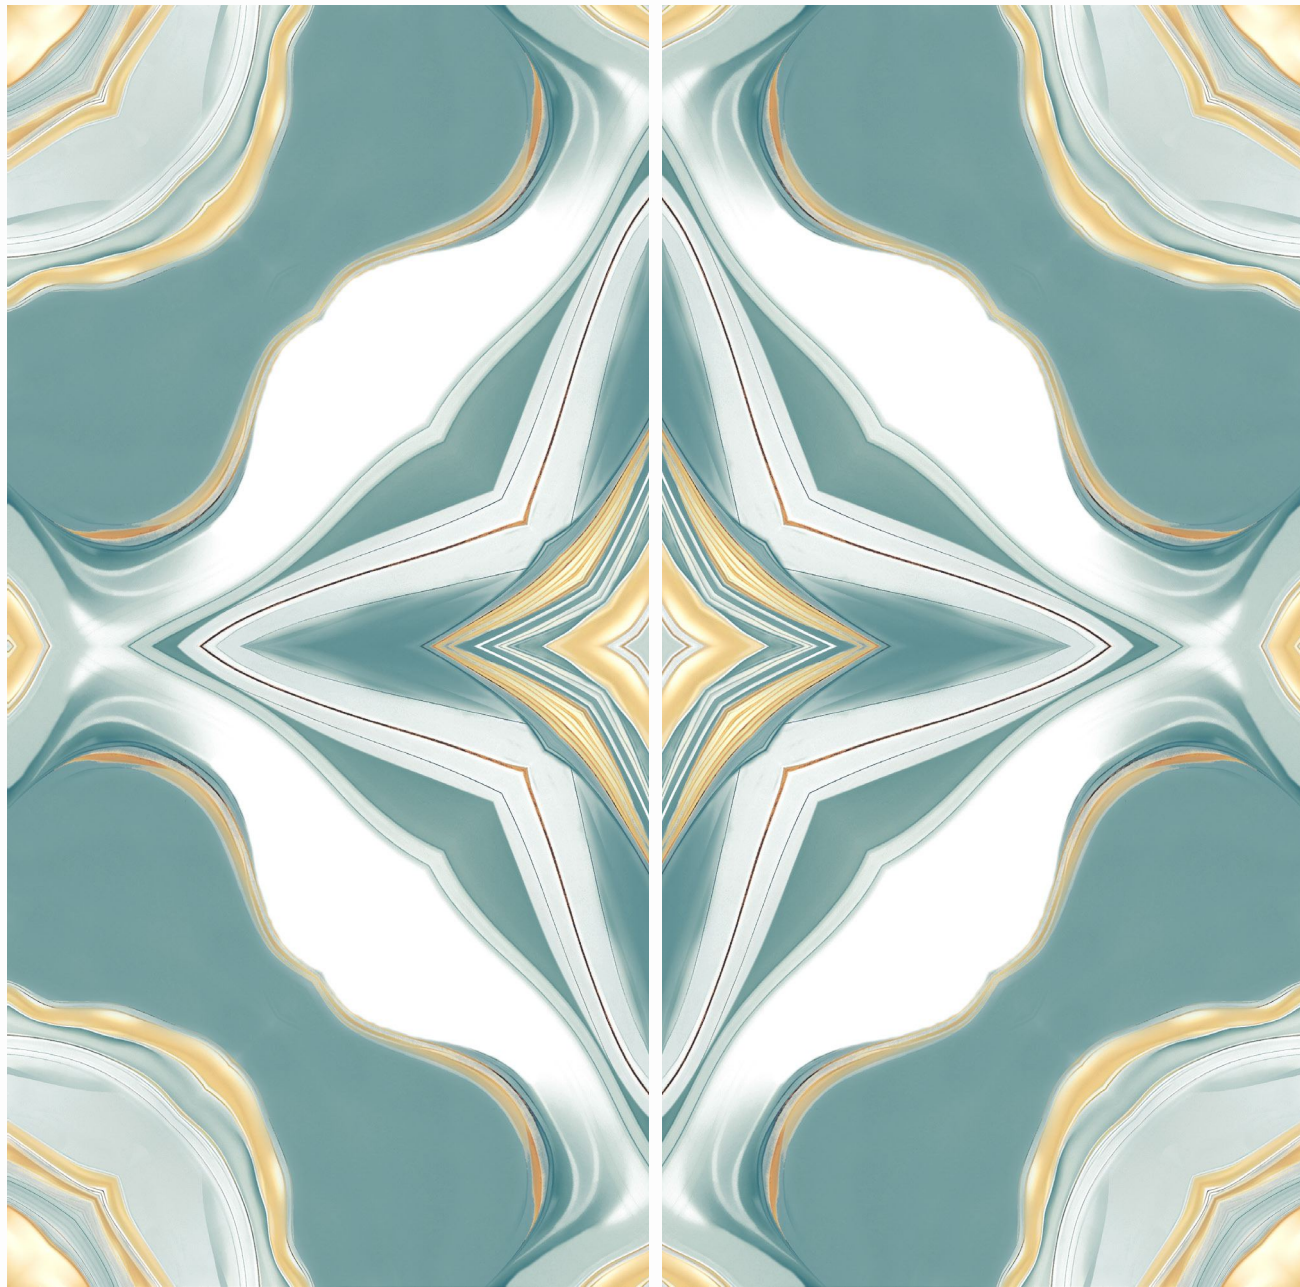

MANDALA GREEN

SURFACE
GLOSSY BOOKMATCH

MANDALA BLUE

SURFACE
GLOSSY BOOKMATCH

600X
1200MM