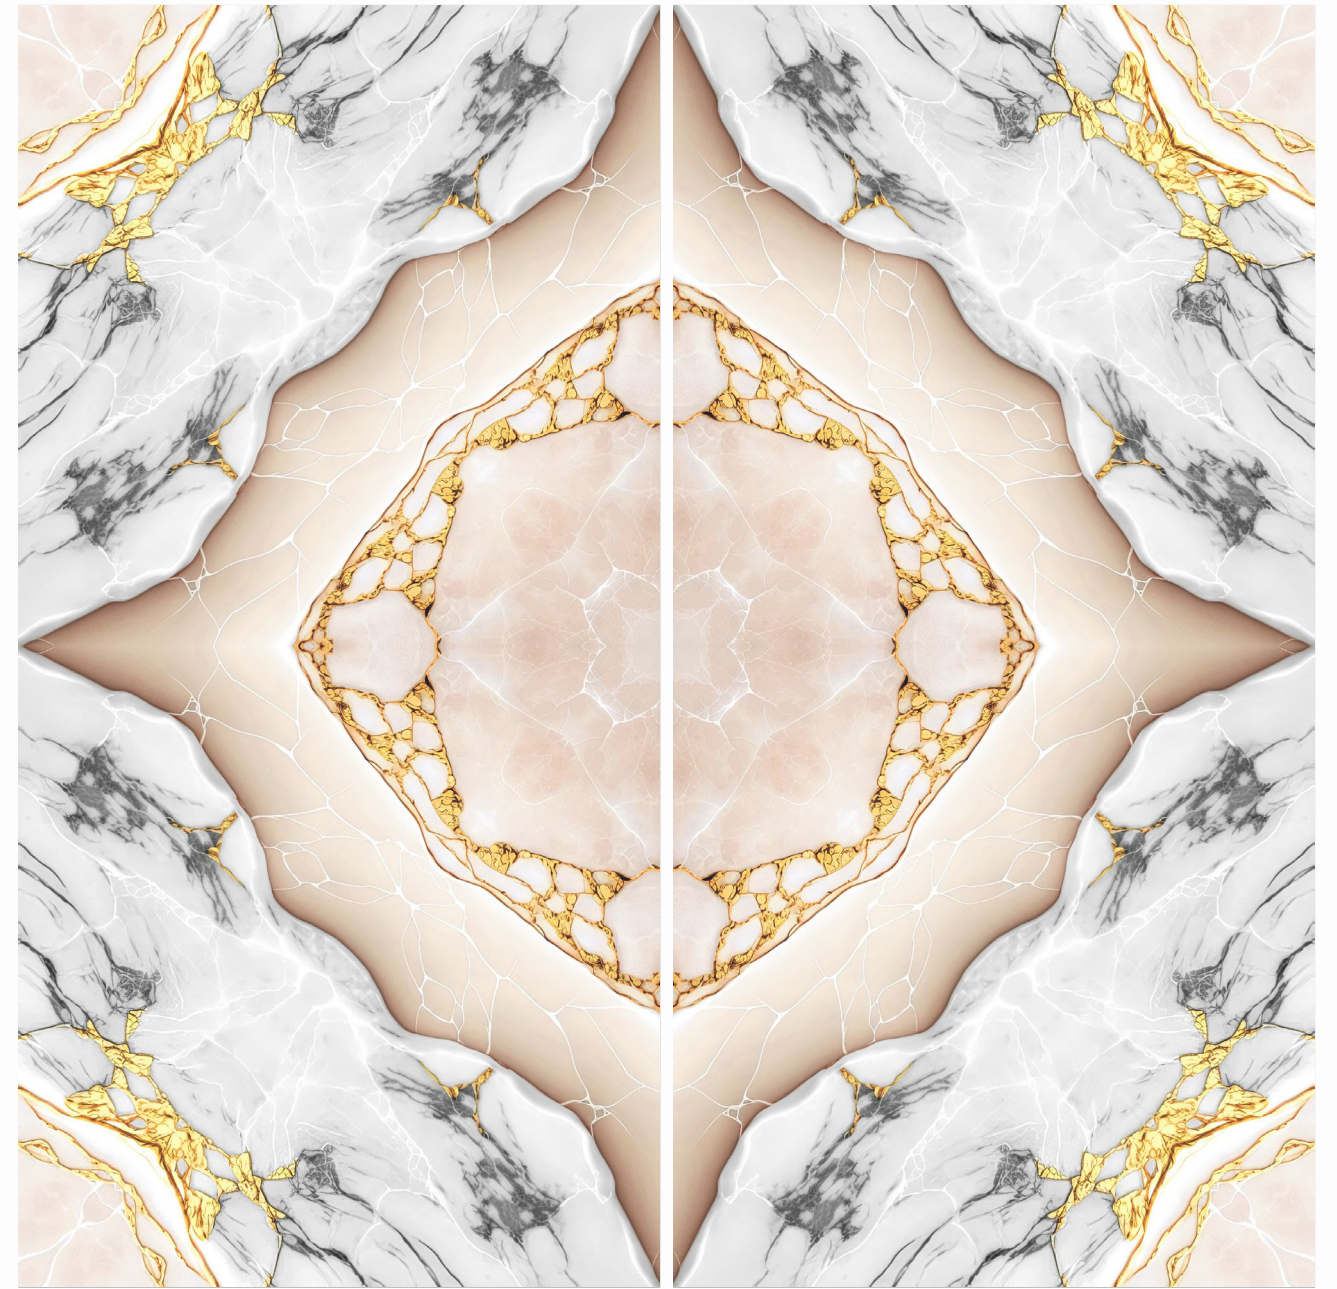

SURFACE
GLOSSY BOOKMATCH

600X
1200MM

QUIPER BLUE

WILLIAM HOLLAND
Bristol, England

RUBY GREY

SURFACE
GLOSSY BOOKMATCH

REGAL GOLD

SURFACE
GLOSSY BOOKMATCH

600X
1200MM

ROCCON GREY

SURFACE
GLOSSY BOOKMATCH

ROCCON BLUE

SURFACE
GLOSSY BOOKMATCH

ROCCON BLUE

GLIMPSE OF...
**ROMINO
WHITE**

SURFACE : GLOSSY BOOKMATCH