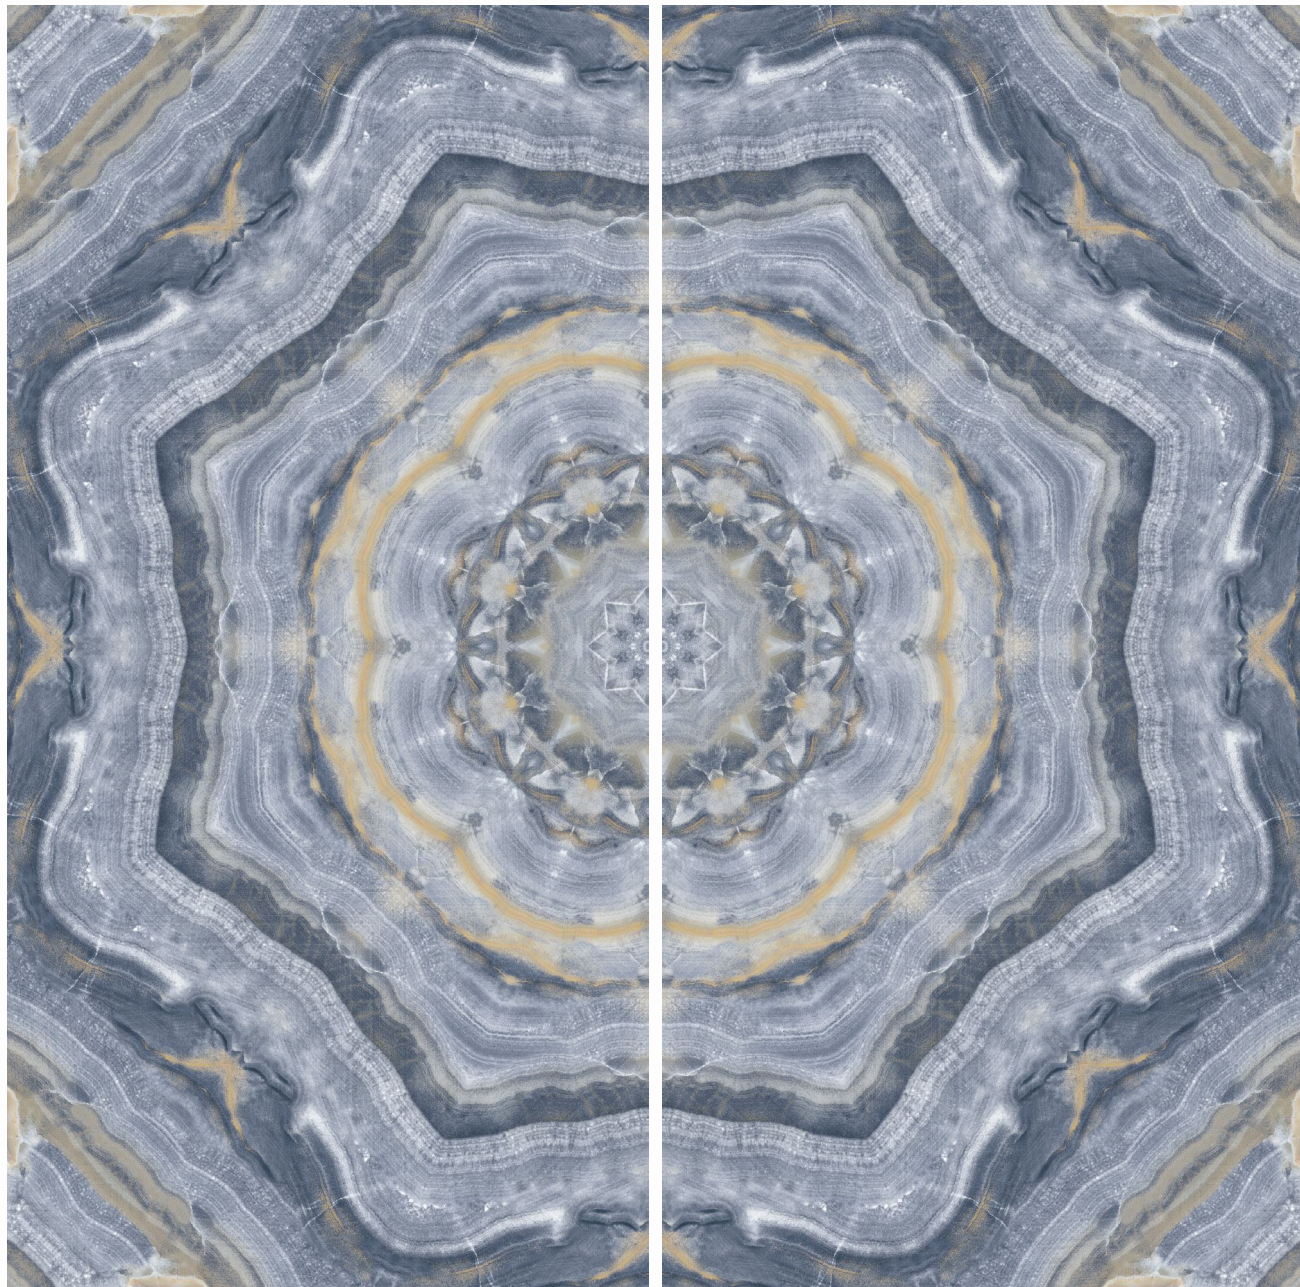

GLIMPSE OF...
**DIOR
GREEN**

SURFACE : GLOSSY BOOKMATCH

BACK TO INDEX

DIOR GREEN

SURFACE
GLOSSY BOOKMATCH

HORIZON

SURFACE
GLOSSY BOOKMATCH

ILLUSION CASSA

SURFACE
GLOSSY BOOKMATCH

ILLUSION TROM

SURFACE
GLOSSY BOOKMATCH

600X
1200MM

ILLUSION TROM

GLIMPSE OF...

IMPERIAL

600X
1200MM