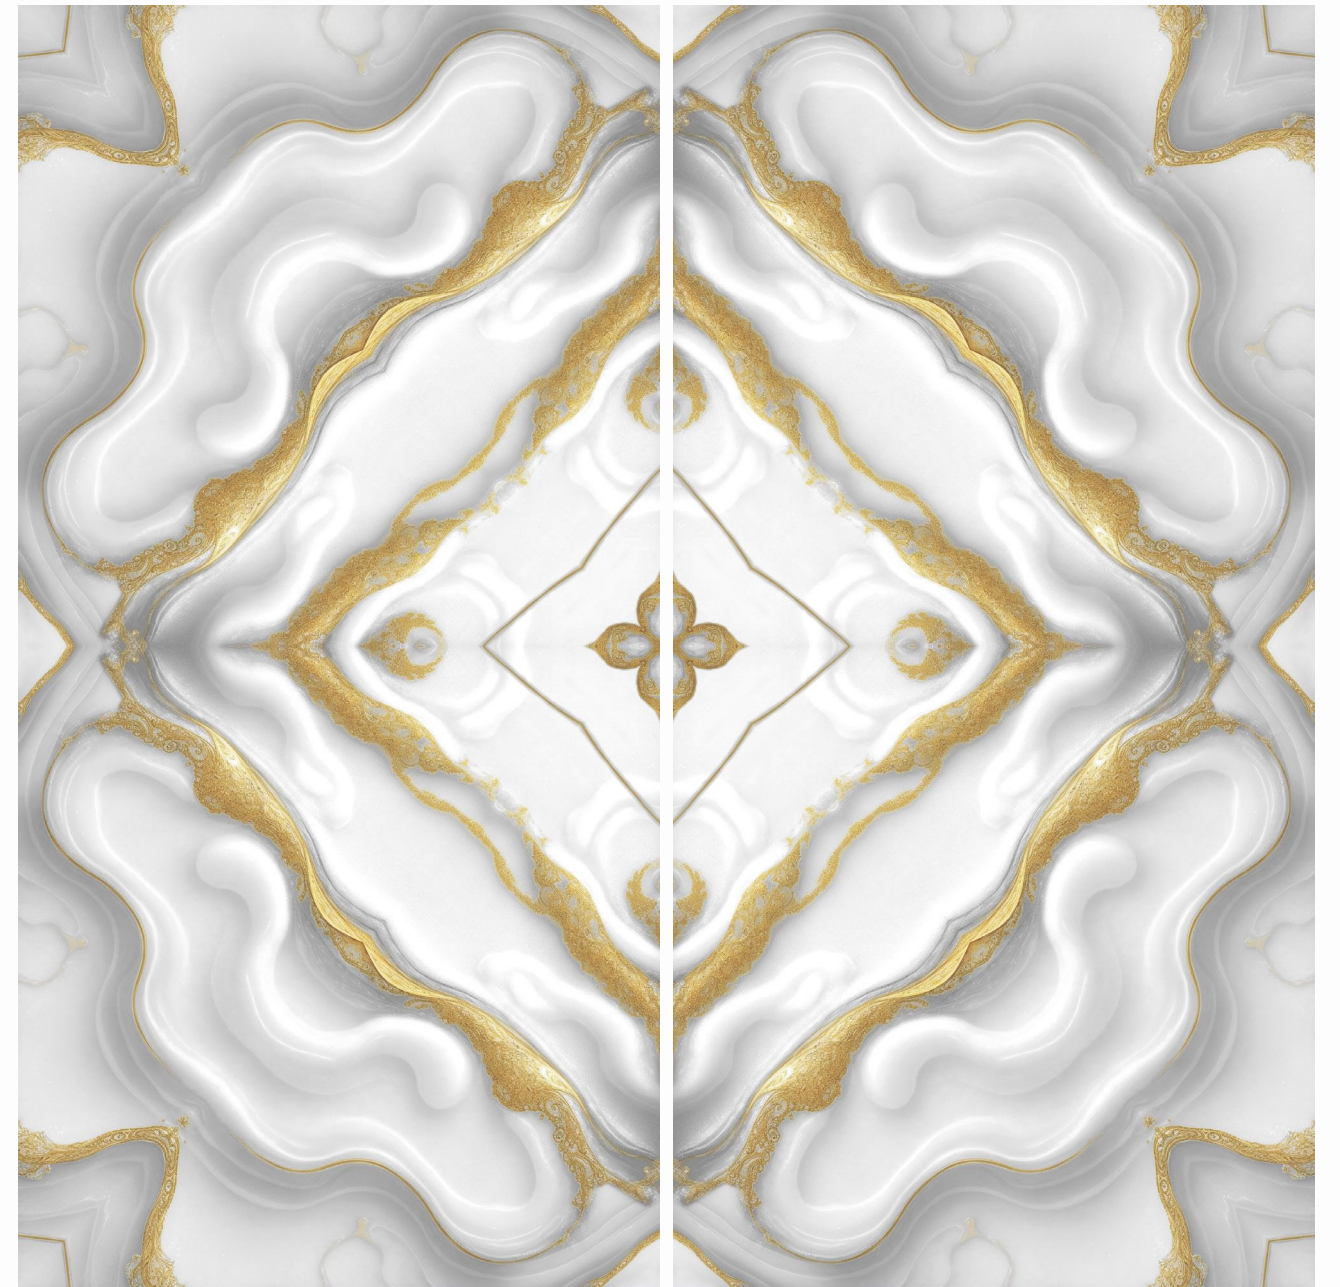

OXIDON BLUE

SURFACE
GLOSSY BOOKMATCH

OXIDON GOLD

SURFACE
GLOSSY BOOKMATCH