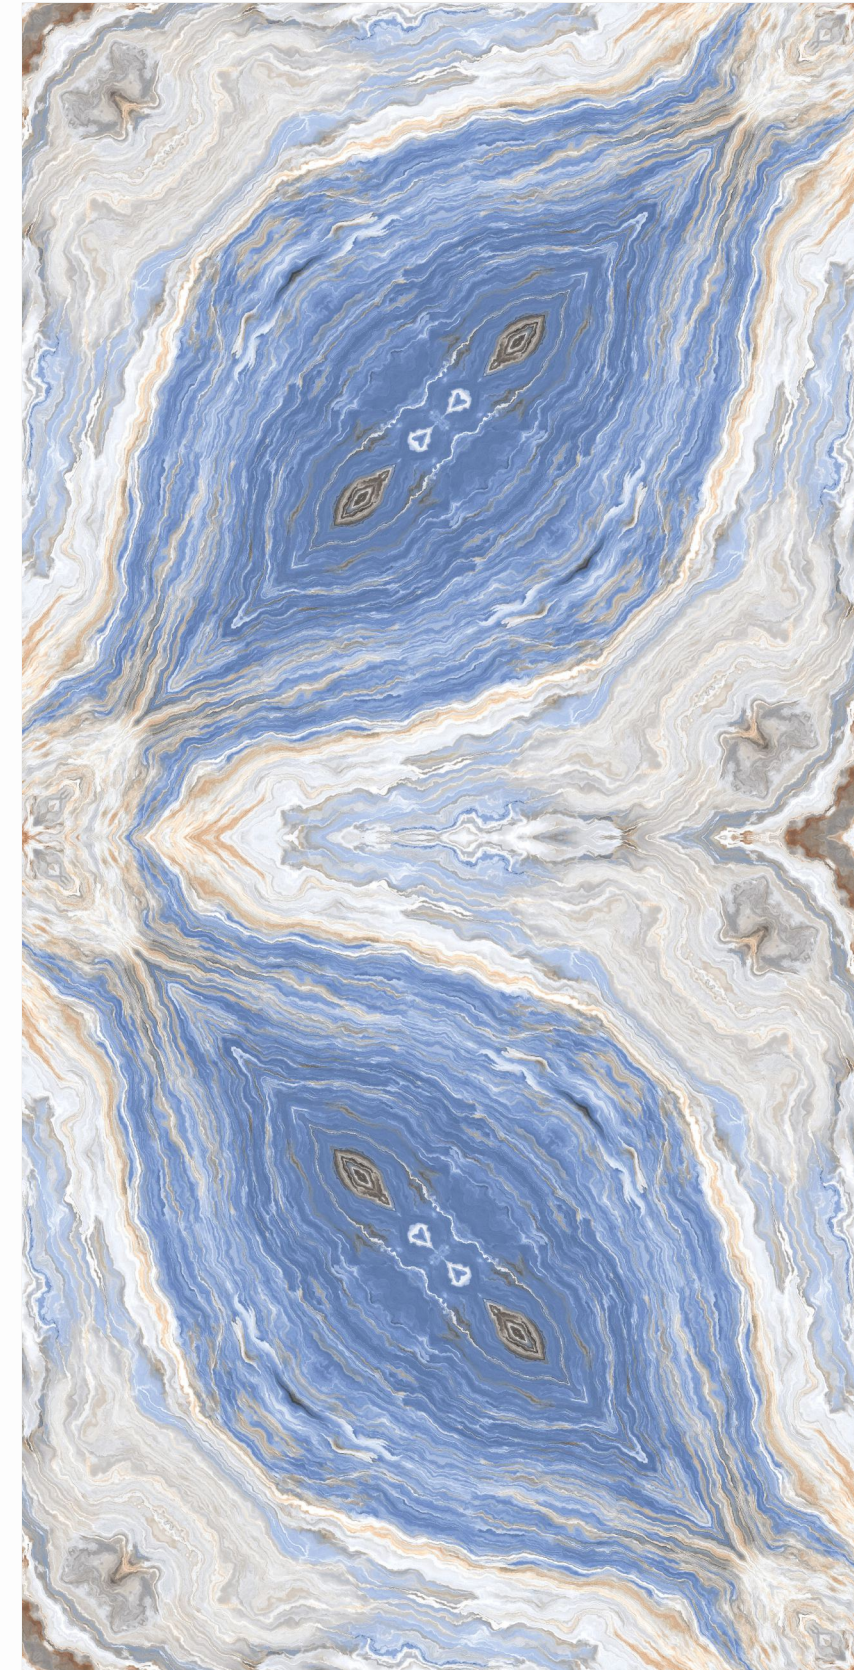

OXIDON BLUE

SURFACE
GLOSSY BOOKMATCH

OXIDON GOLD

SURFACE
GLOSSY BOOKMATCH

OXIDON GOLD

GLIMPSE OF...

ANTIQUÉ BLUE

600X
1200MM