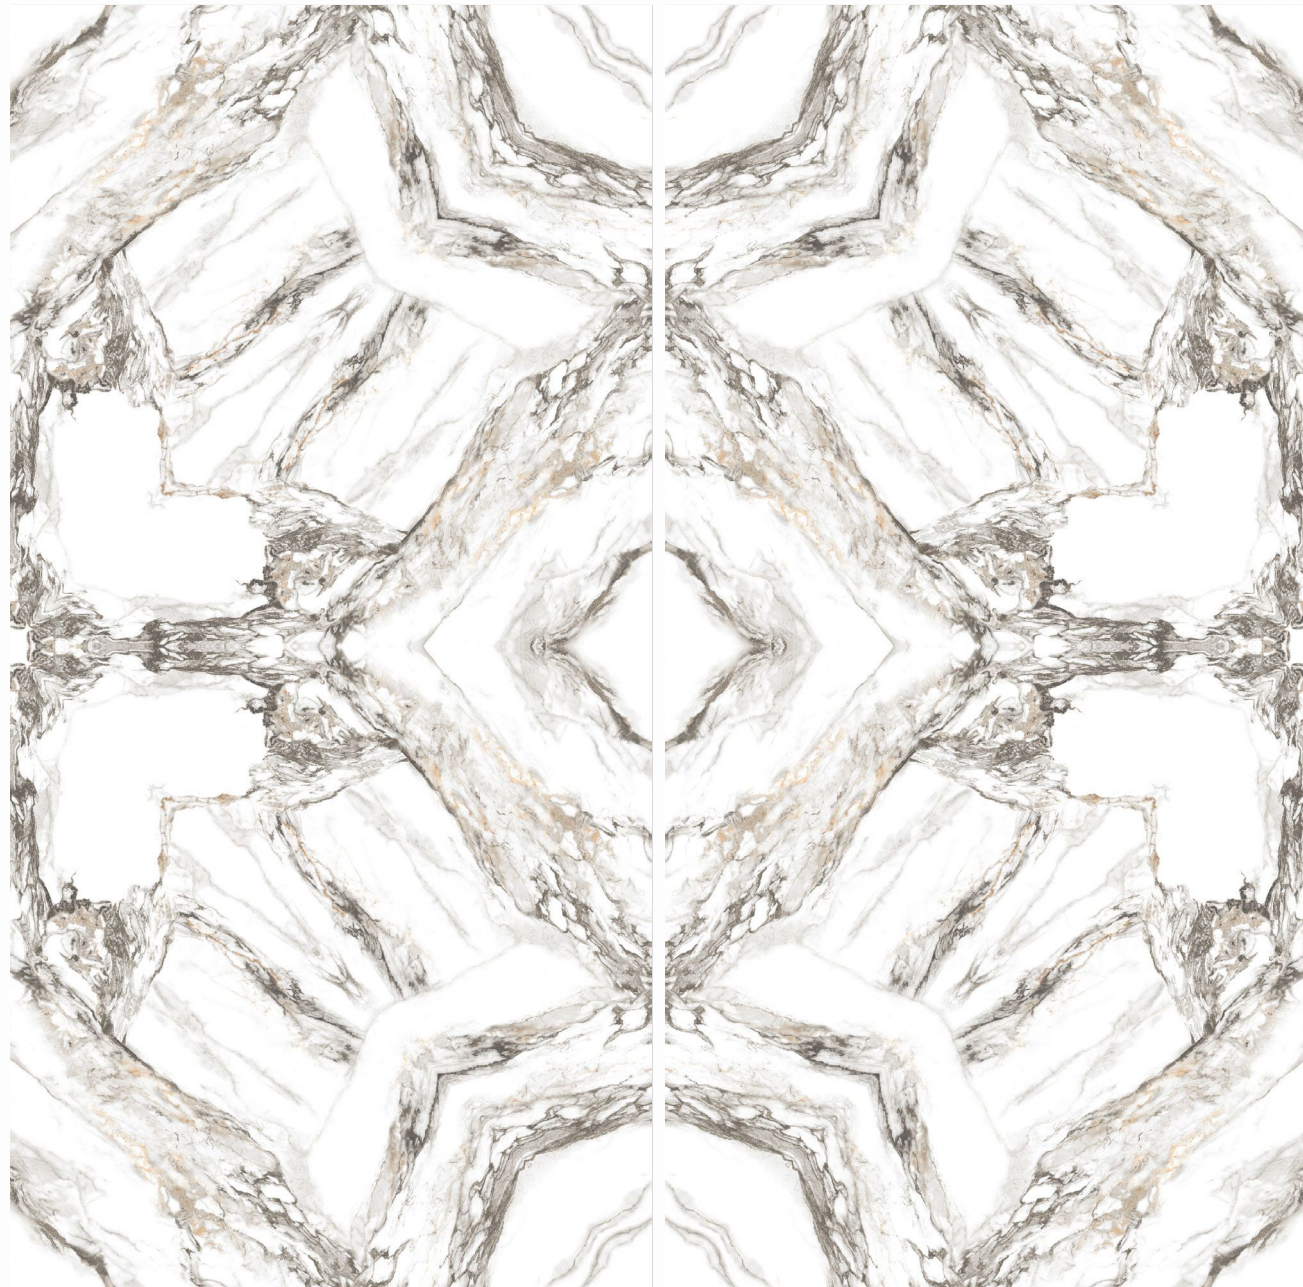

GLIMPSE OF...
**MOON
NEXT**

SURFACE : **GLOSSY BOOKMATCH**

BACK TO INDEX

MOON NEXT

SURFACE
GLOSSY BOOKMATCH

MOON MIX

SURFACE
GLOSSY BOOKMATCH

600X
1200MM