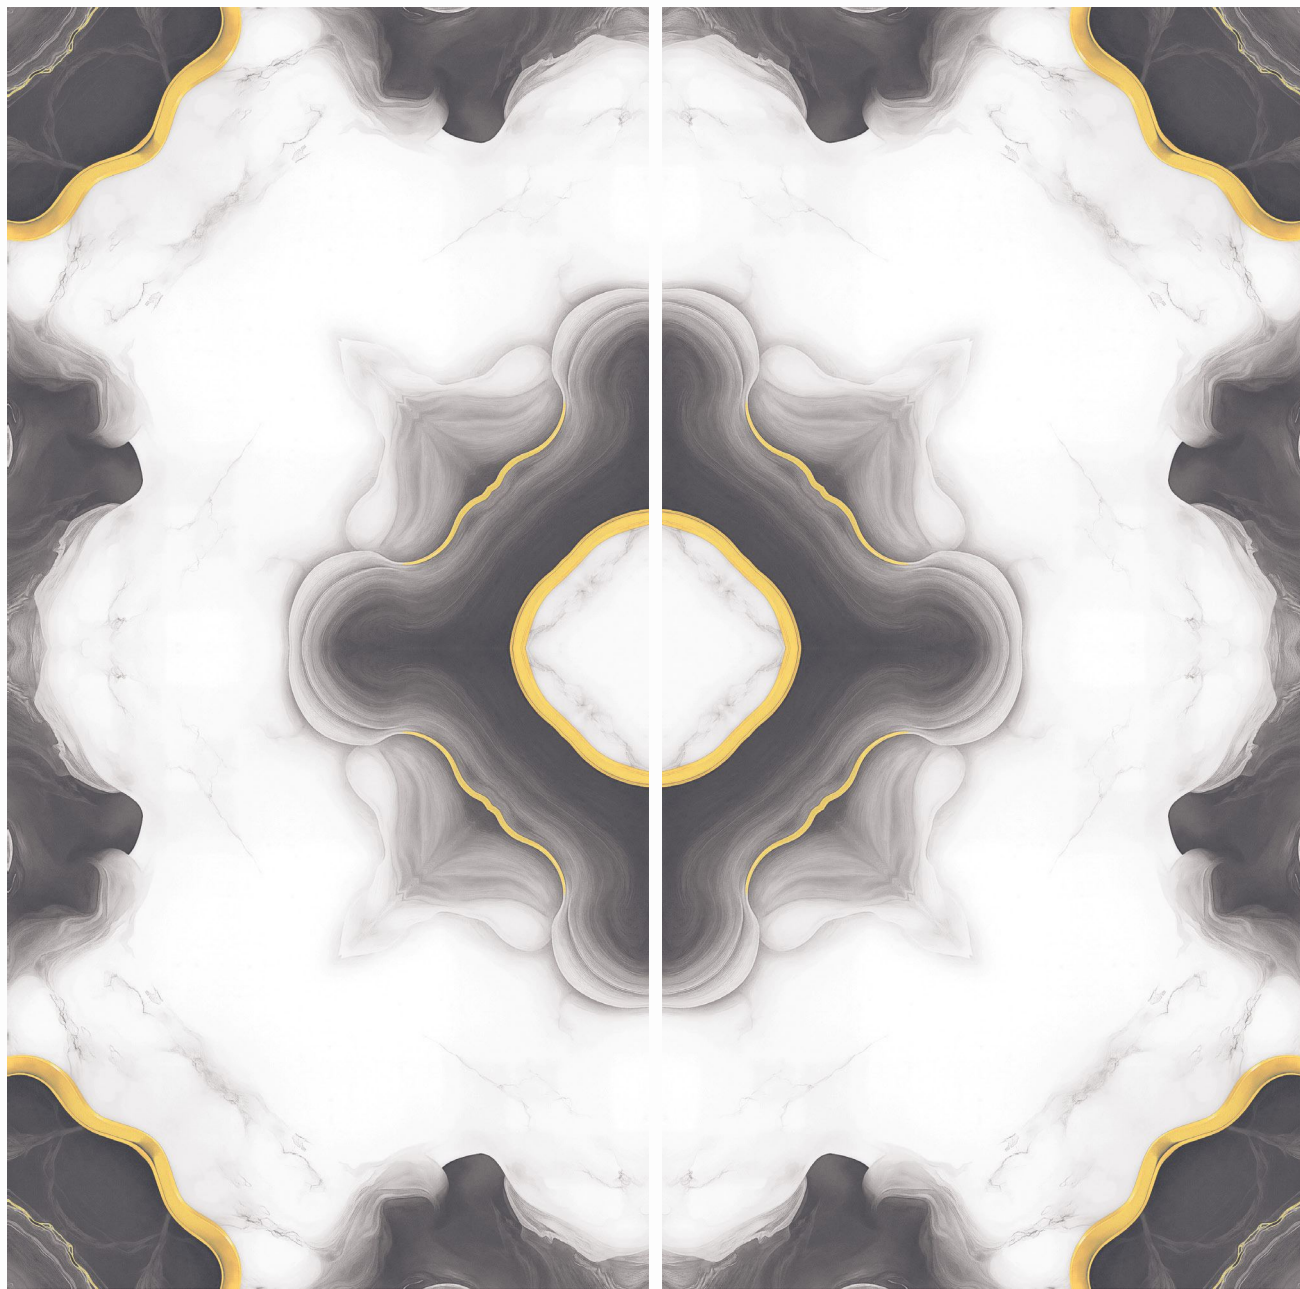

GLIMPSE OF...
**VENATO
GREY**

SURFACE : **GLOSSY BOOKMATCH**

BACK TO INDEX

VENATO GREY

SURFACE
GLOSSY BOOKMATCH

VENATO BROWN

SURFACE
GLOSSY BOOKMATCH

VITROM GRESS

SURFACE
GLOSSY BOOKMATCH

VITOM BRONZ

SURFACE
GLOSSY BOOKMATCH

600X
1200MM

VITOM BRONZ

WELLS BLACK

SURFACE
GLOSSY BOOKMATCH

VALERIA NEX

SURFACE
GLOSSY BOOKMATCH

GLIMPSE OF...
**VENATO
GREY**

600X
1200MM

SURFACE : GLOSSY BOOKMATCH

BACK TO INDEX

AFFINITY WHITE

SURFACE
GLOSSY BOOKMATCH

CARVA DENIM