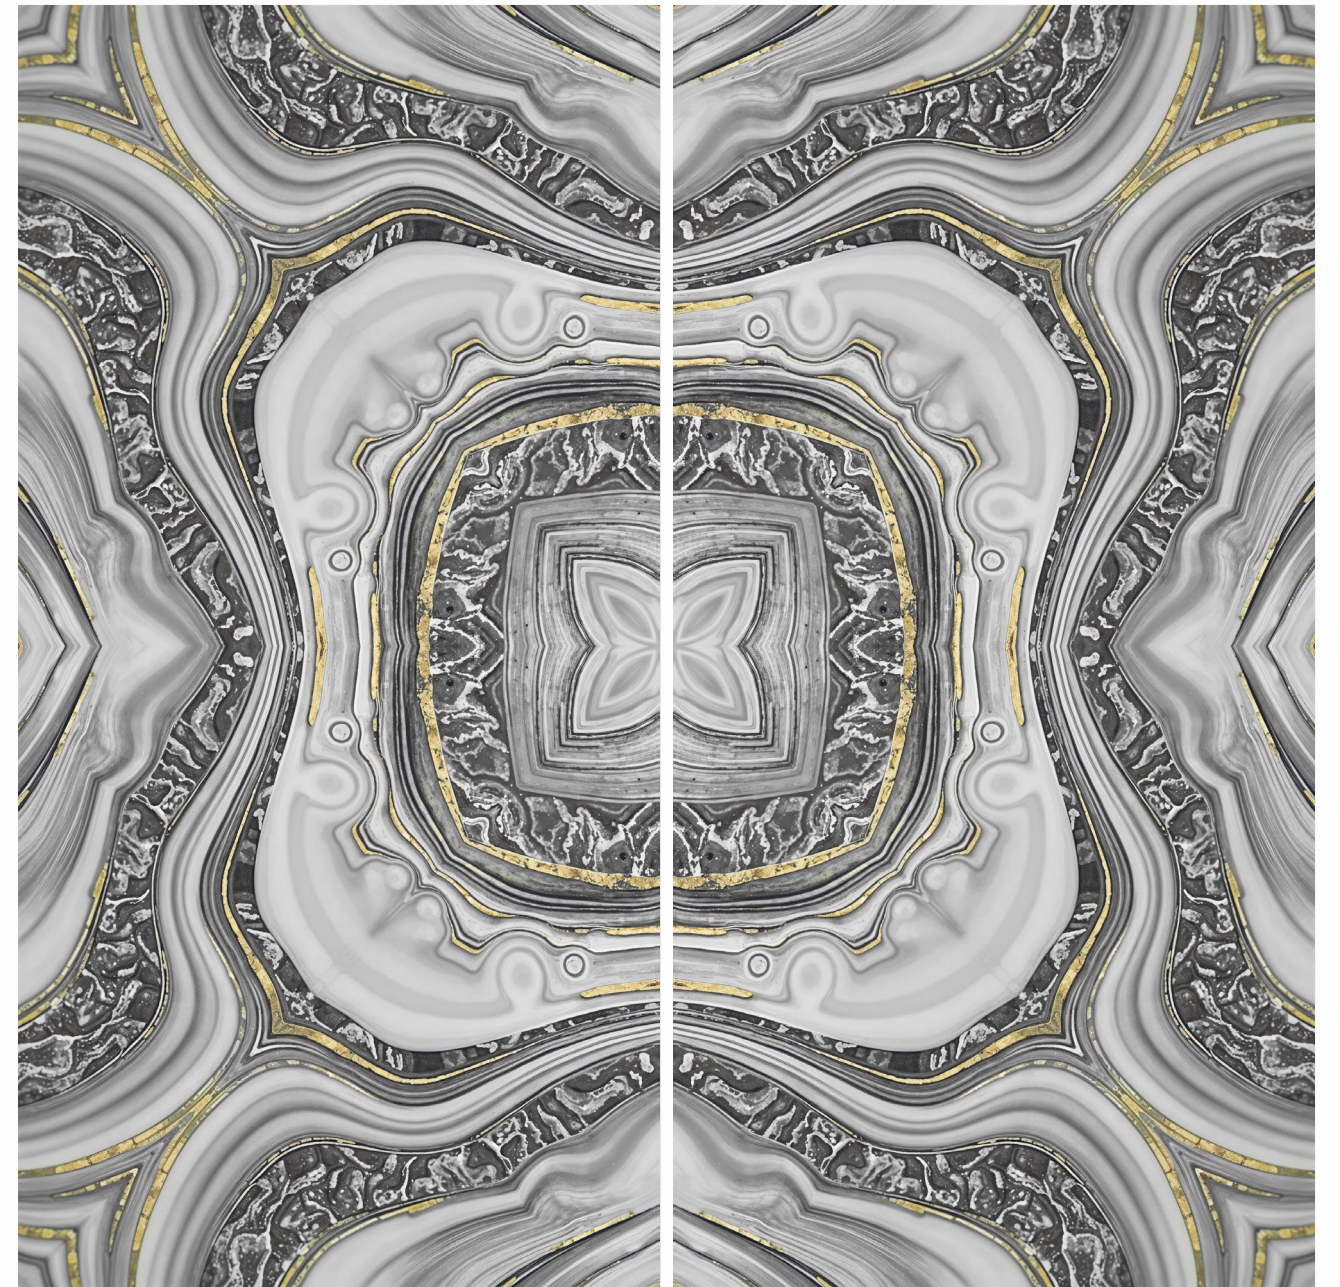

SURFACE
GLOSSY BOOKMATCH

JELLAM MIST

SURFACE
GLOSSY BOOKMATCH

600X
1200MM

JELLAM MIST

GLIMPSE OF...
**LUCIA
BLUE**

SURFACE : GLOSSY BOOKMATCH

BACK TO INDEX