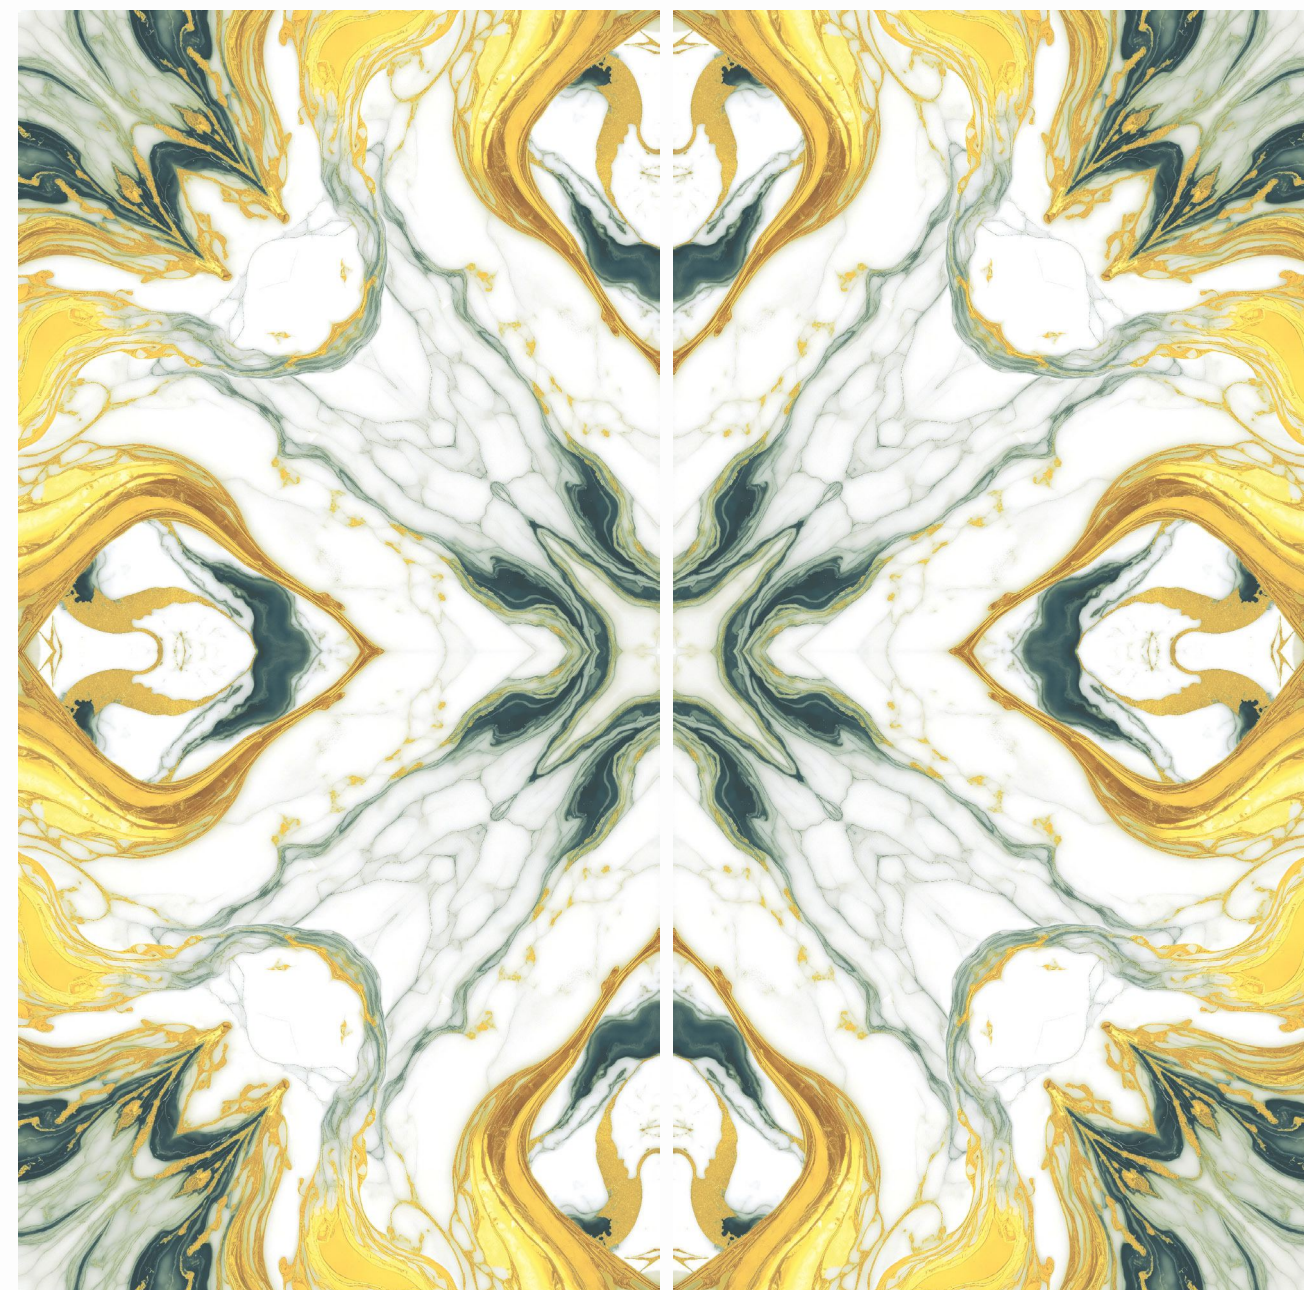

SURFACE
GLOSSY BOOKMATCH

600X
1200MM

UNITRIM

ETICA GREY

GLIMPSE OF...

EZIO MICA

SURFACE : GLOSSY BOOKMATCH

BACK TO INDEX