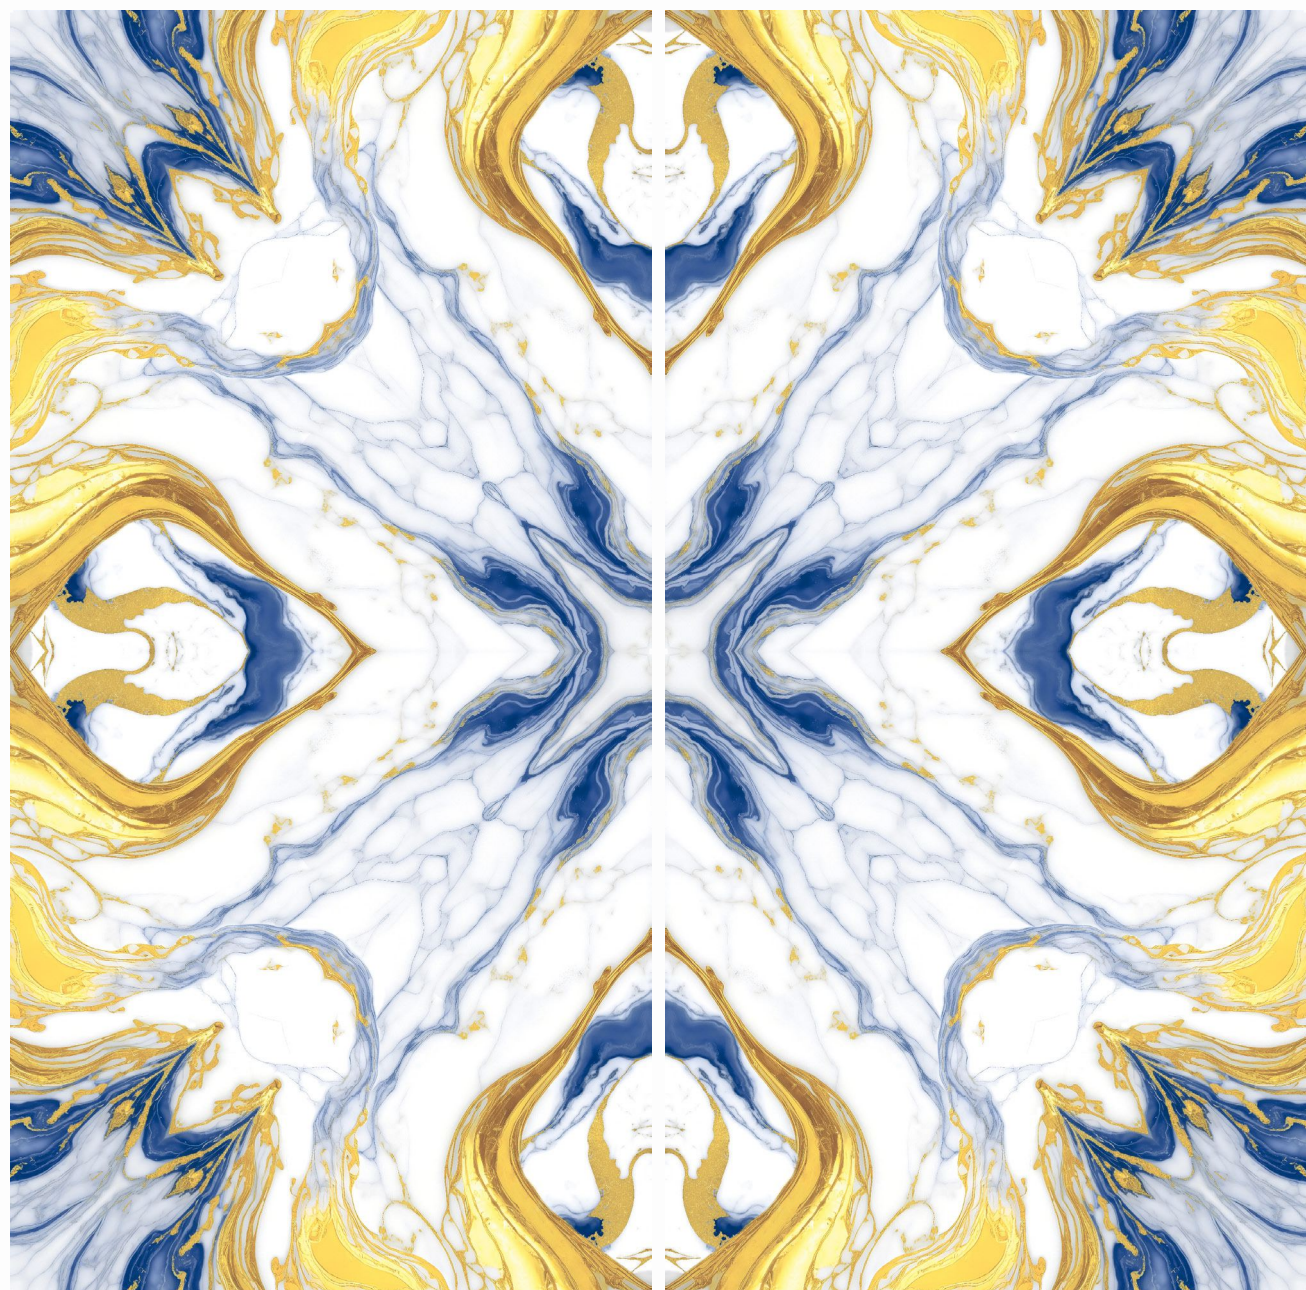

SURFACE
GLOSSY BOOKMATCH

600X
1200MM

UNITRIM

ETICA GREY

GLIMPSE OF...

EZIO MICA

SURFACE : GLOSSY BOOKMATCH

BACK TO INDEX