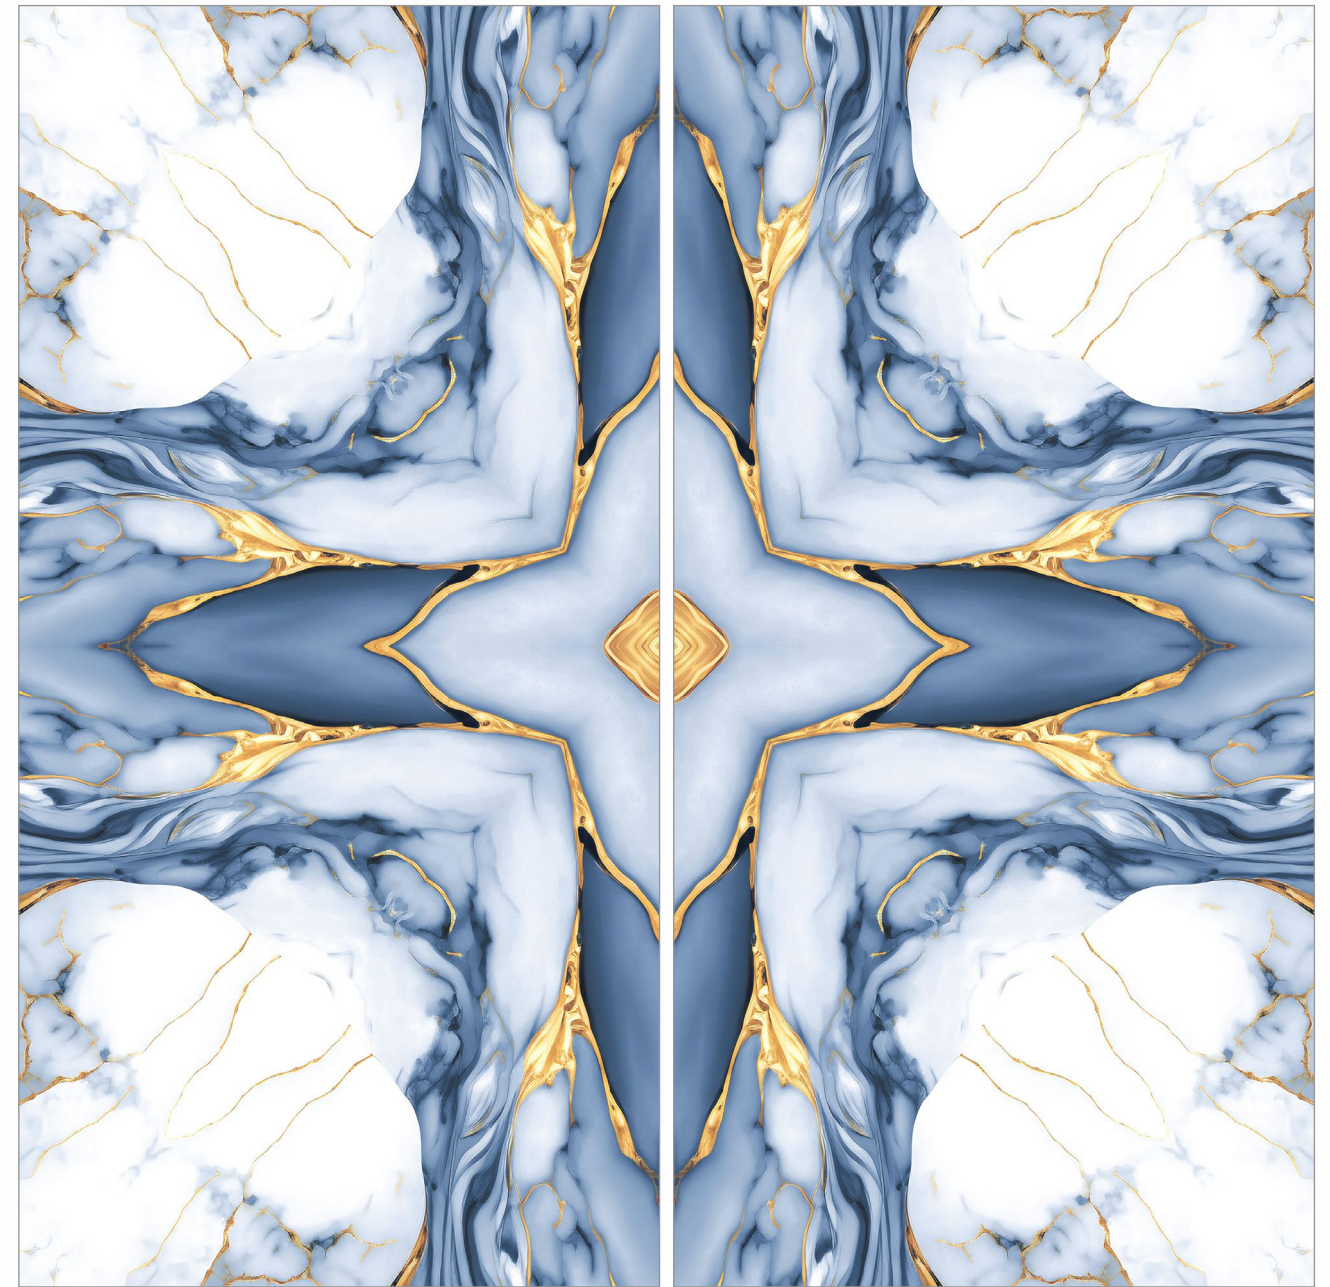

STONEX NETRO

SURFACE
GLOSSY BOOKMATCH

STONEX VISTA

SURFACE
GLOSSY BOOKMATCH