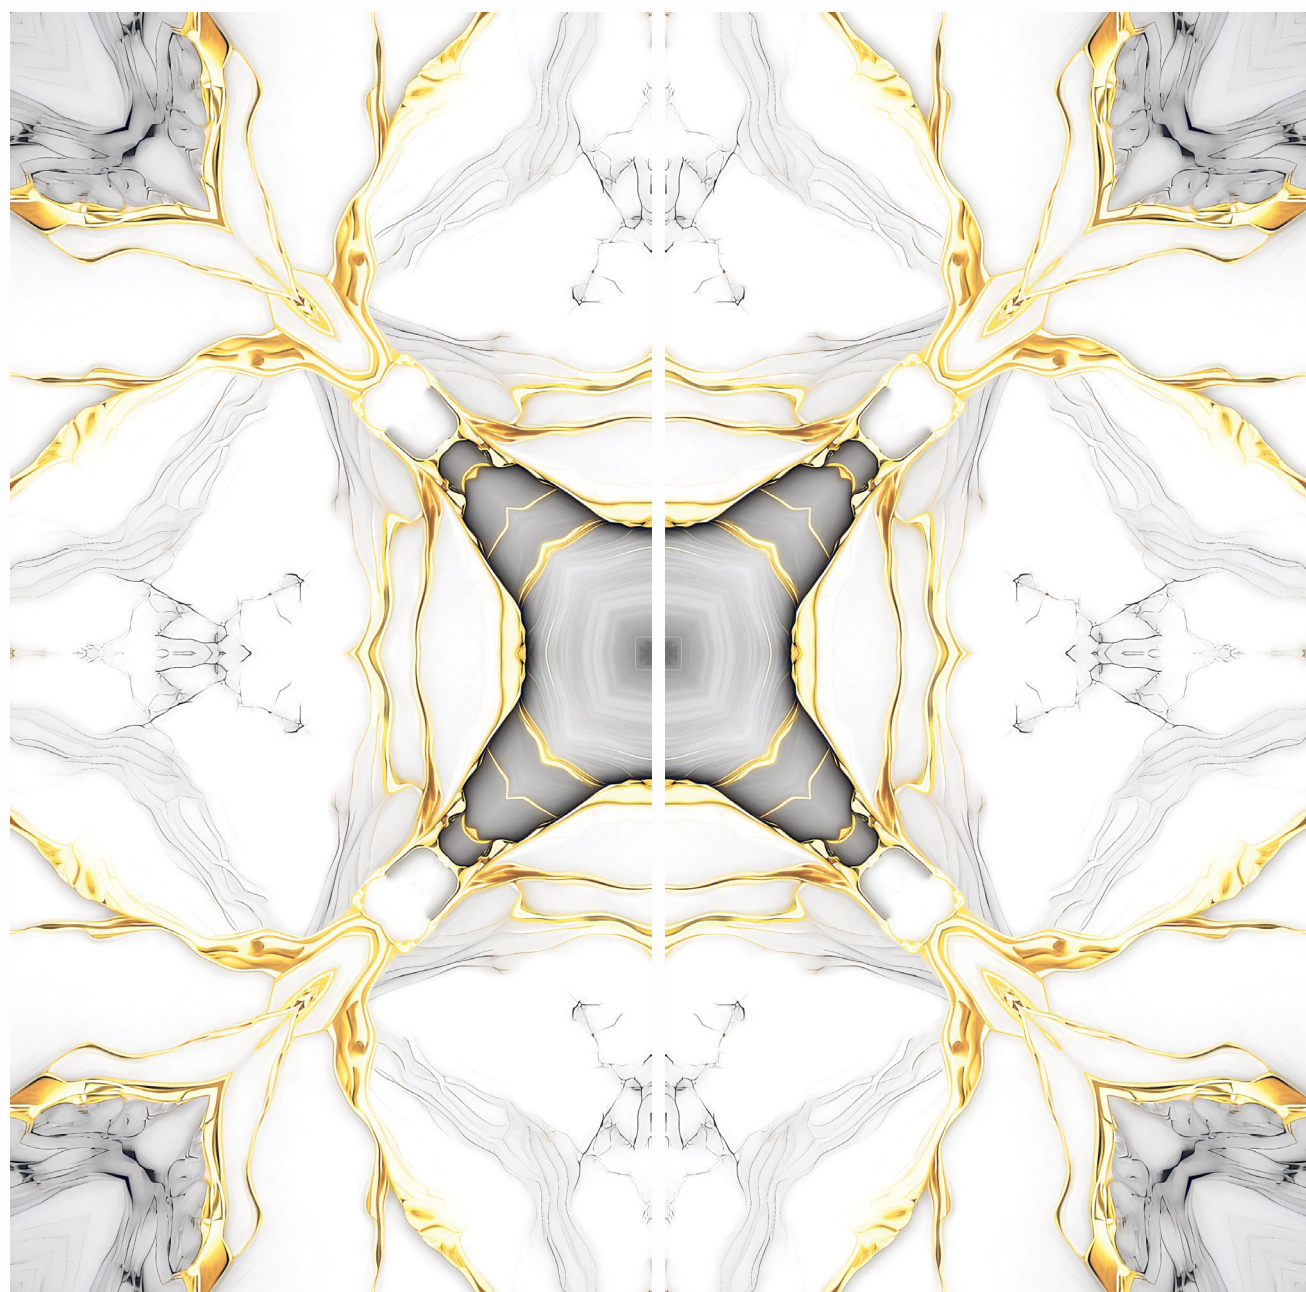

ROCCON GREY

SURFACE
GLOSSY BOOKMATCH