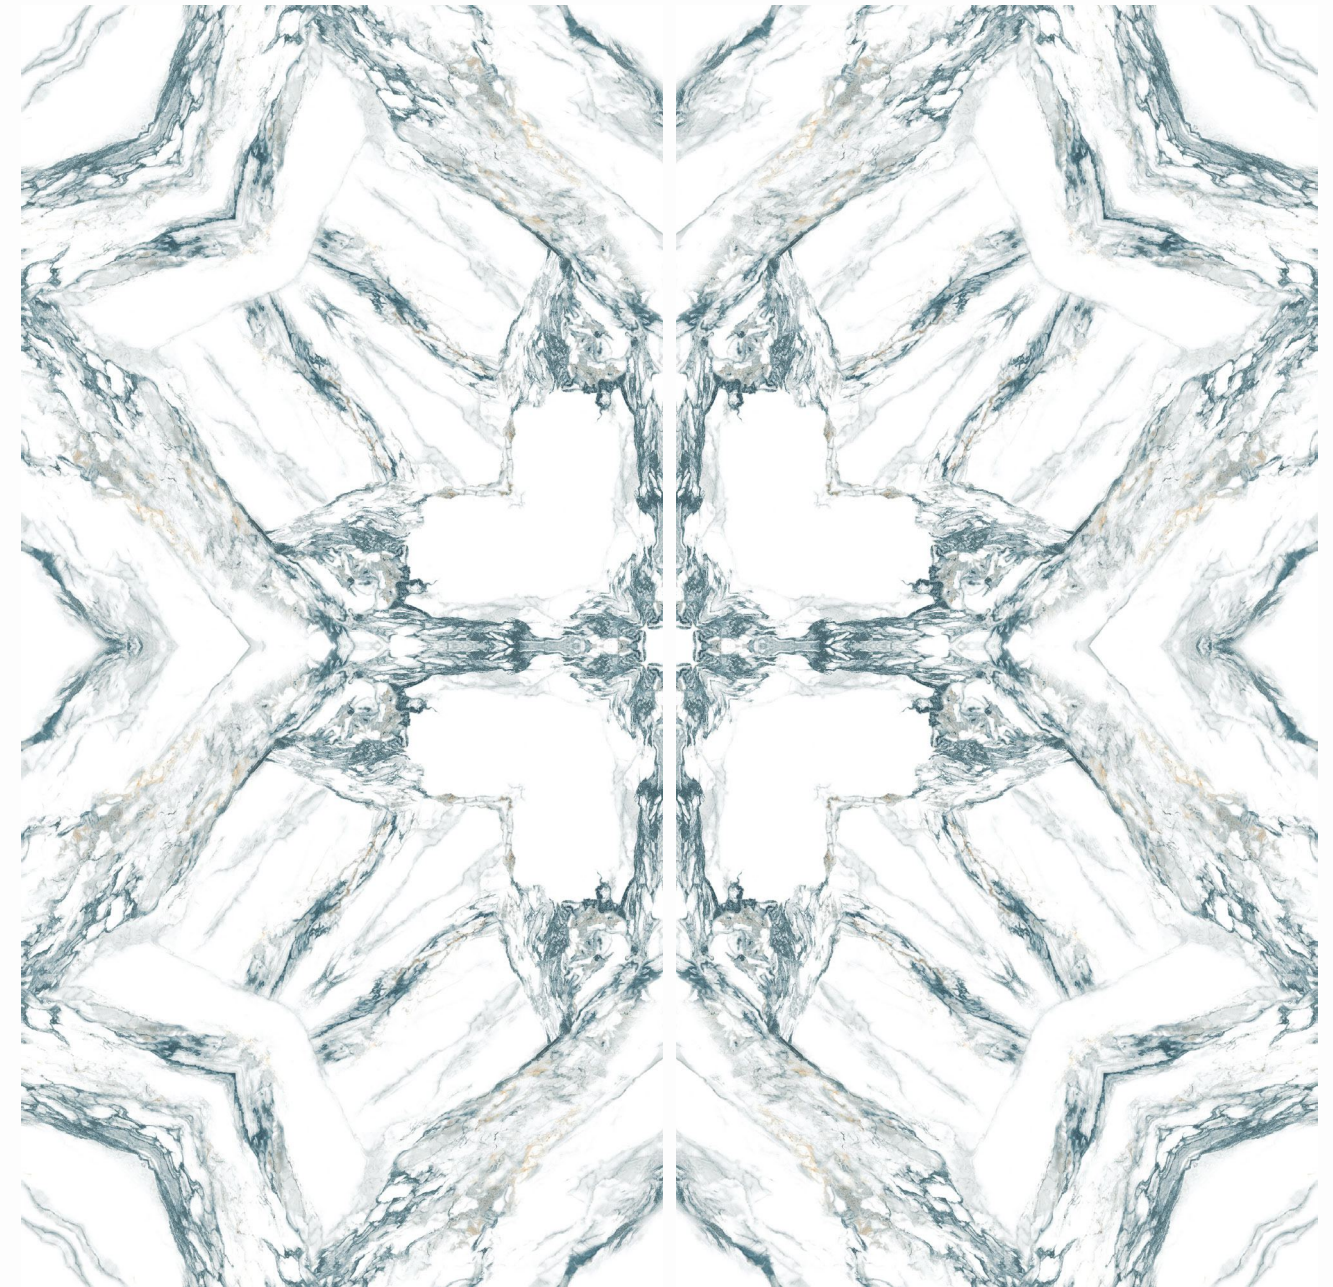

GLIMPSE OF...
**MOON
NEXT**

SURFACE : **GLOSSY BOOKMATCH**

BACK TO INDEX

MOON NEXT

SURFACE
GLOSSY BOOKMATCH

MOON MIX

SURFACE
GLOSSY BOOKMATCH

600X
1200MM