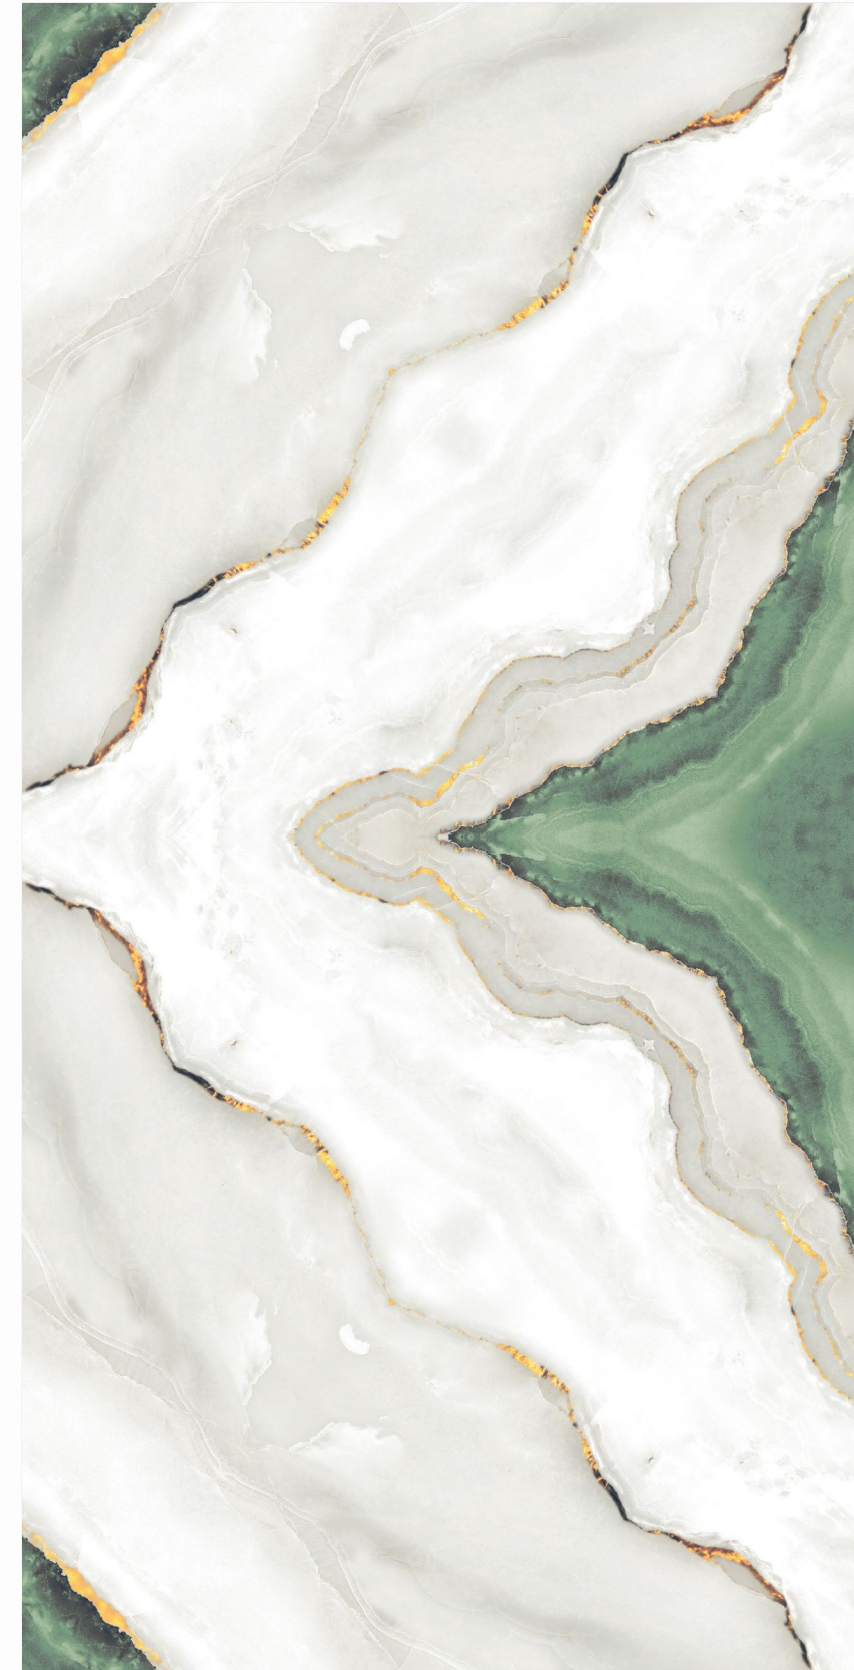

GLIMPSE OF...
**DIOR
GREEN**

SURFACE : GLOSSY BOOKMATCH

BACK TO INDEX