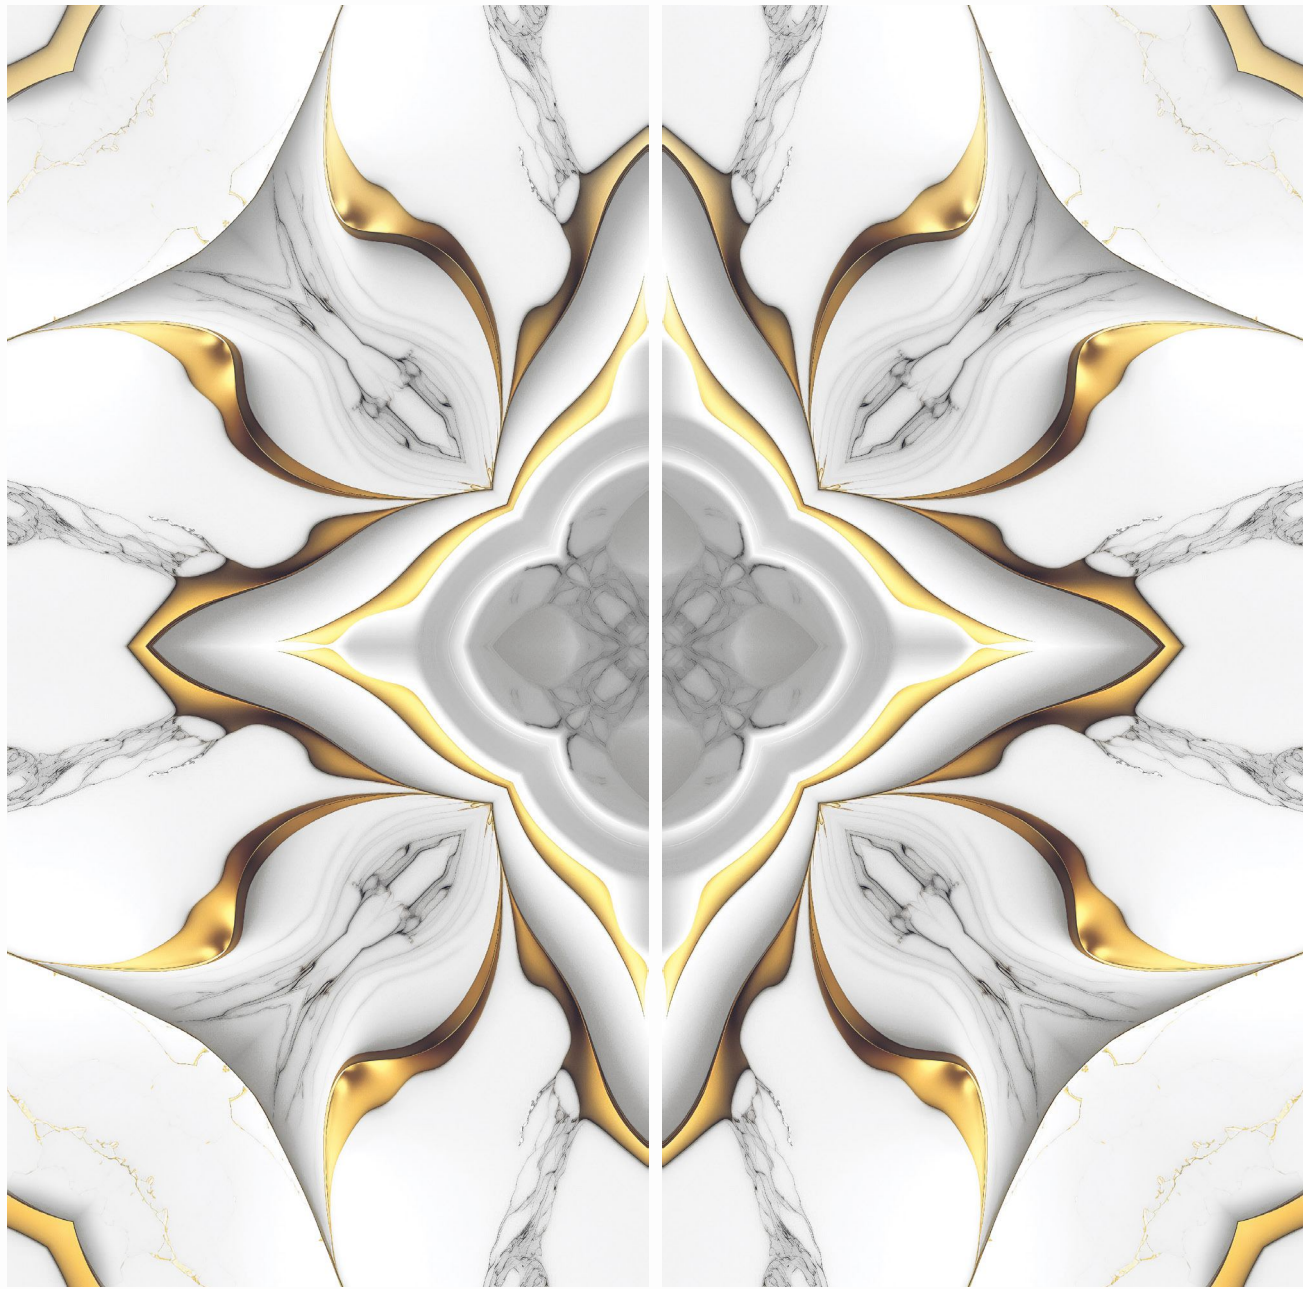

GERIXO

SURFACE
GLOSSY BOOKMATCH