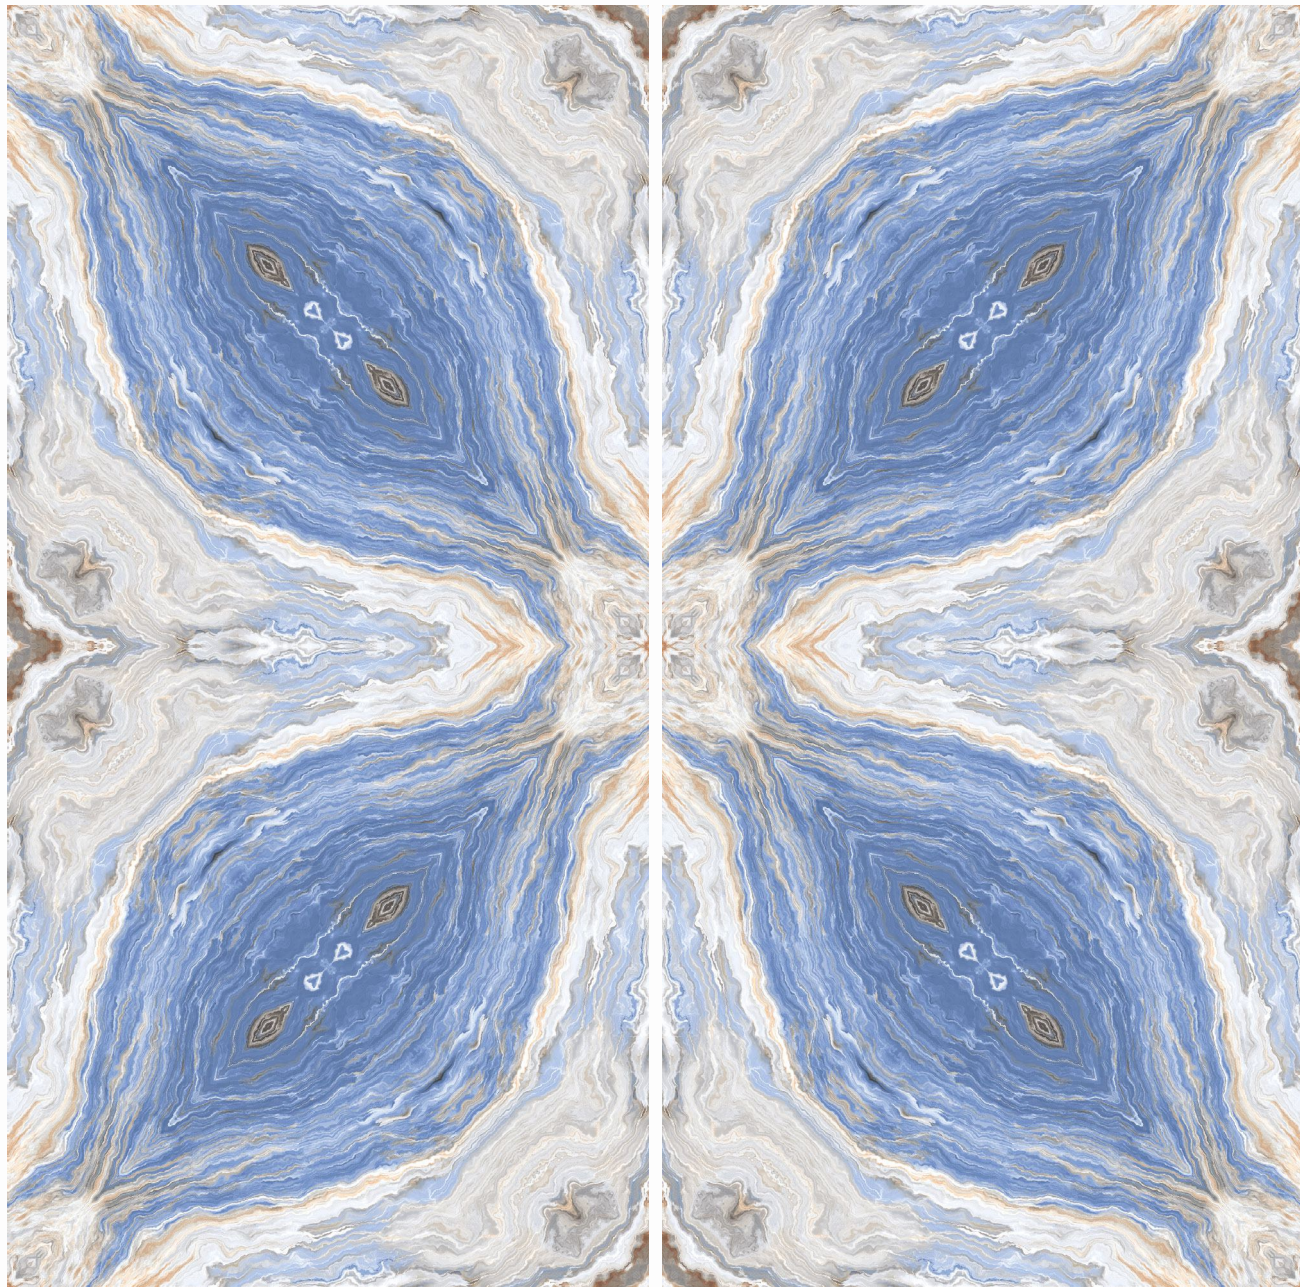

ANTIQUÉ BLUE

SURFACE
GLOSSY BOOKMATCH