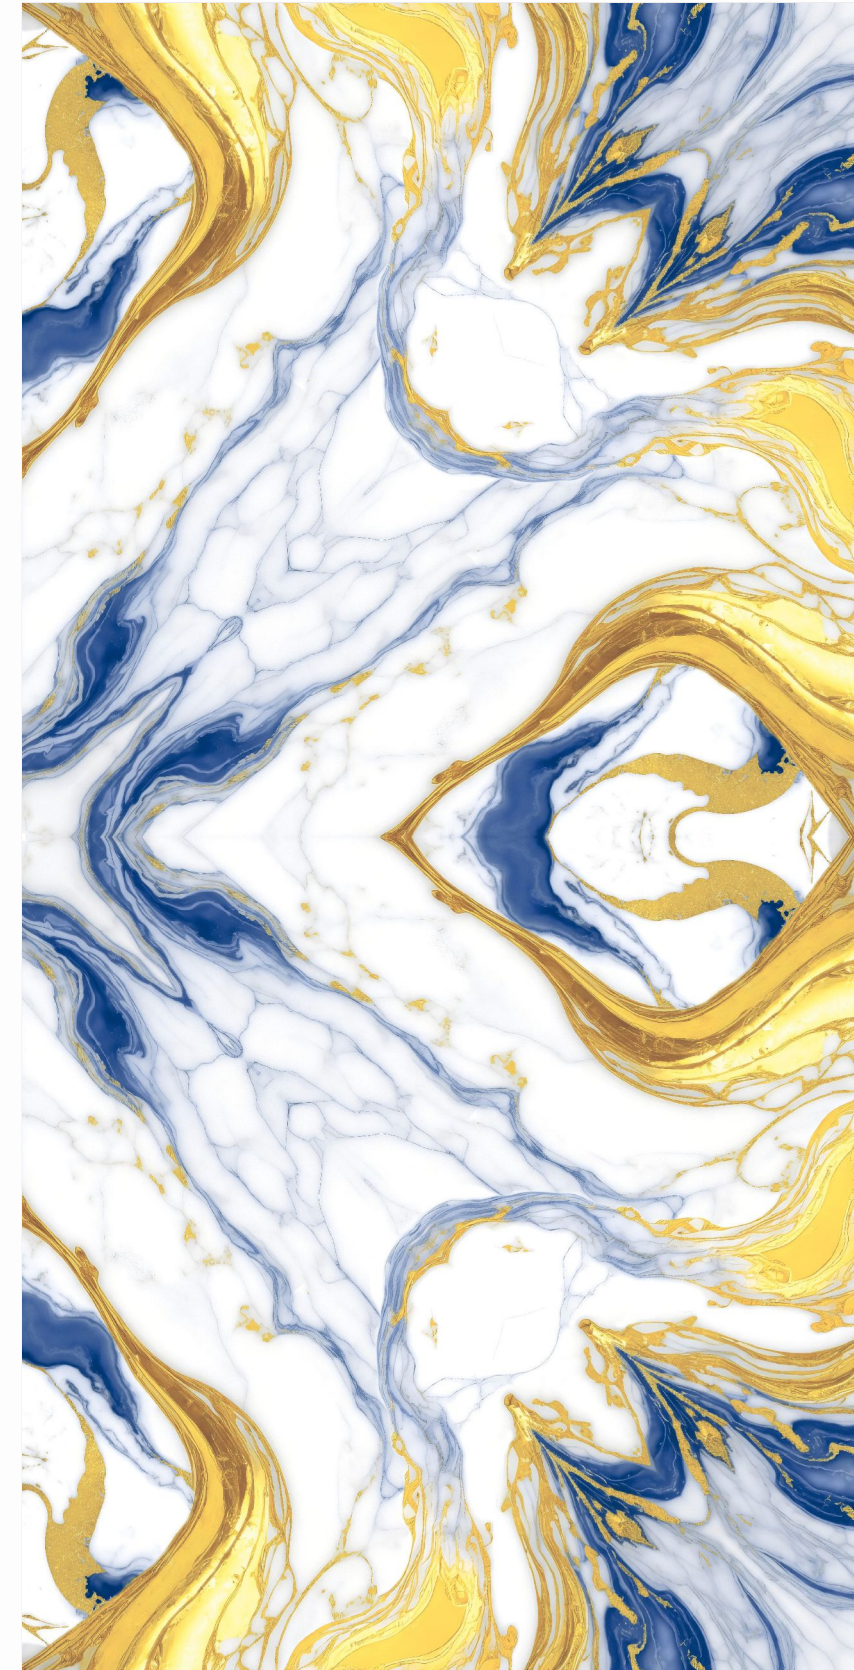

SURFACE
GLOSSY BOOKMATCH

600X
1200MM

UNITRIM

ETICA GREY

GLIMPSE OF...

EZIO MICA

SURFACE : GLOSSY BOOKMATCH

BACK TO INDEX