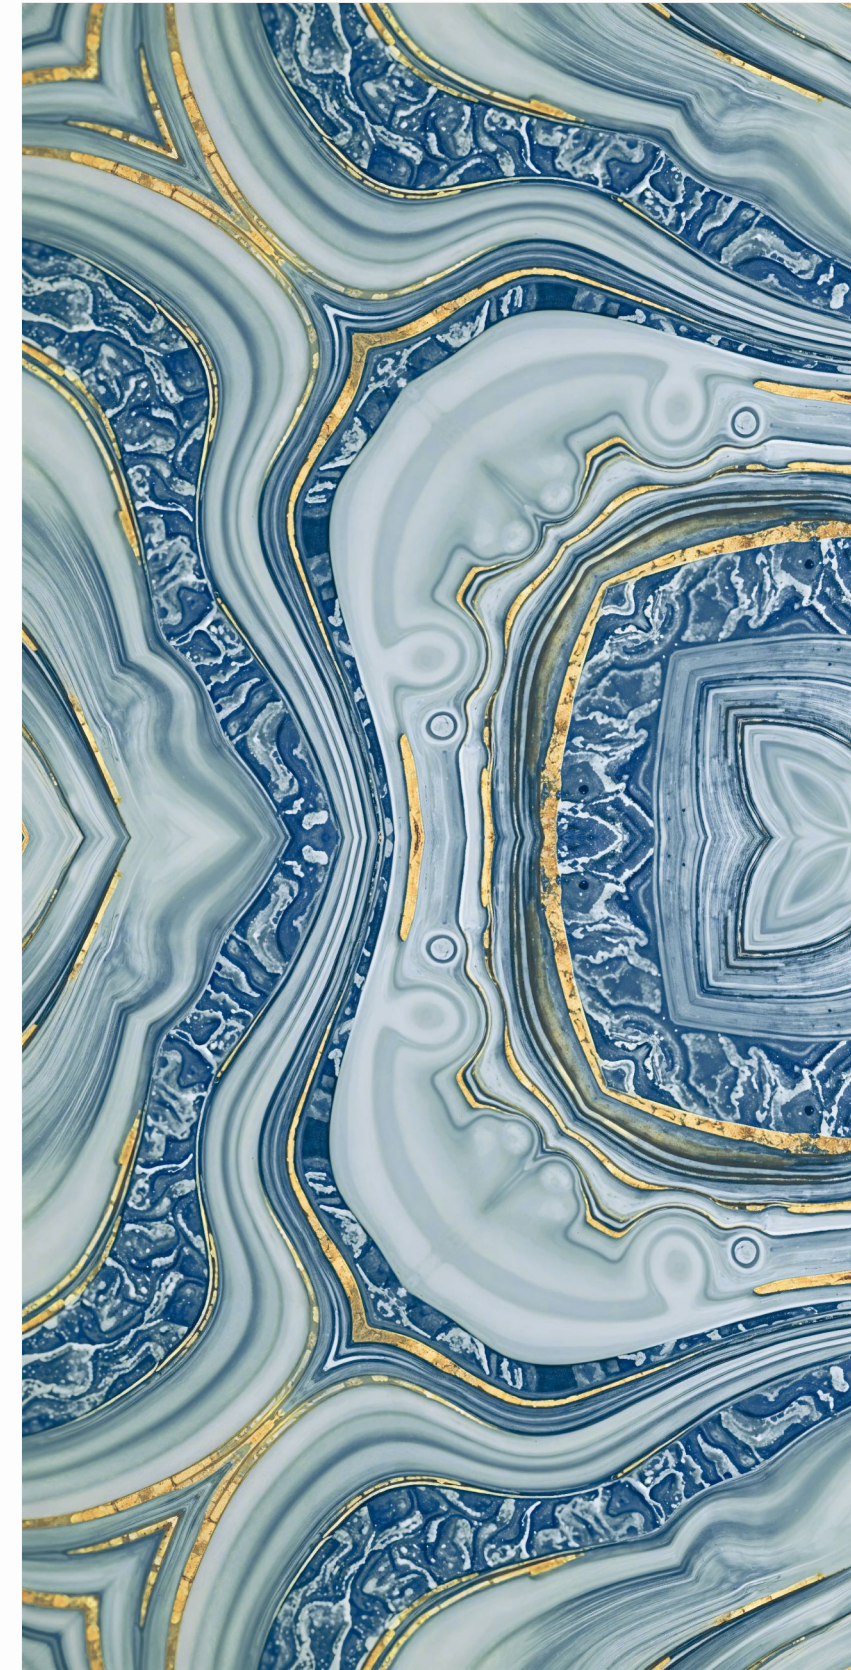

GLIMPSE OF...
**LUCIA
BLUE**

SURFACE : GLOSSY BOOKMATCH

BACK TO INDEX