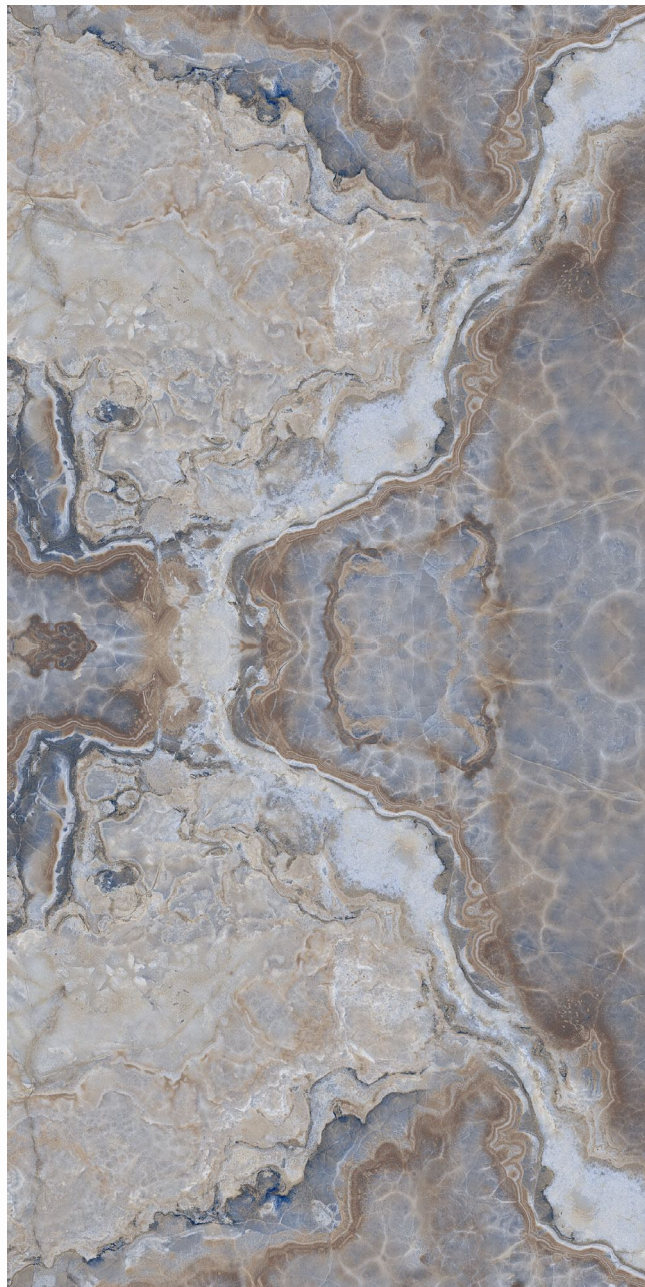

SAPHIRE

SURFACE
GLOSSY BOOKMATCH

SAPPHIRE

STONEX NETRO

SURFACE
GLOSSY BOOKMATCH

STONEX VISTA

SURFACE
GLOSSY BOOKMATCH

STONEX VISTA

GLIMPSE OF...
**VENATO
GREY**

SURFACE : **GLOSSY BOOKMATCH**

BACK TO INDEX

VENATO GREY

SURFACE
GLOSSY BOOKMATCH

VENATO BROWN

SURFACE
GLOSSY BOOKMATCH

VITROM GRESS