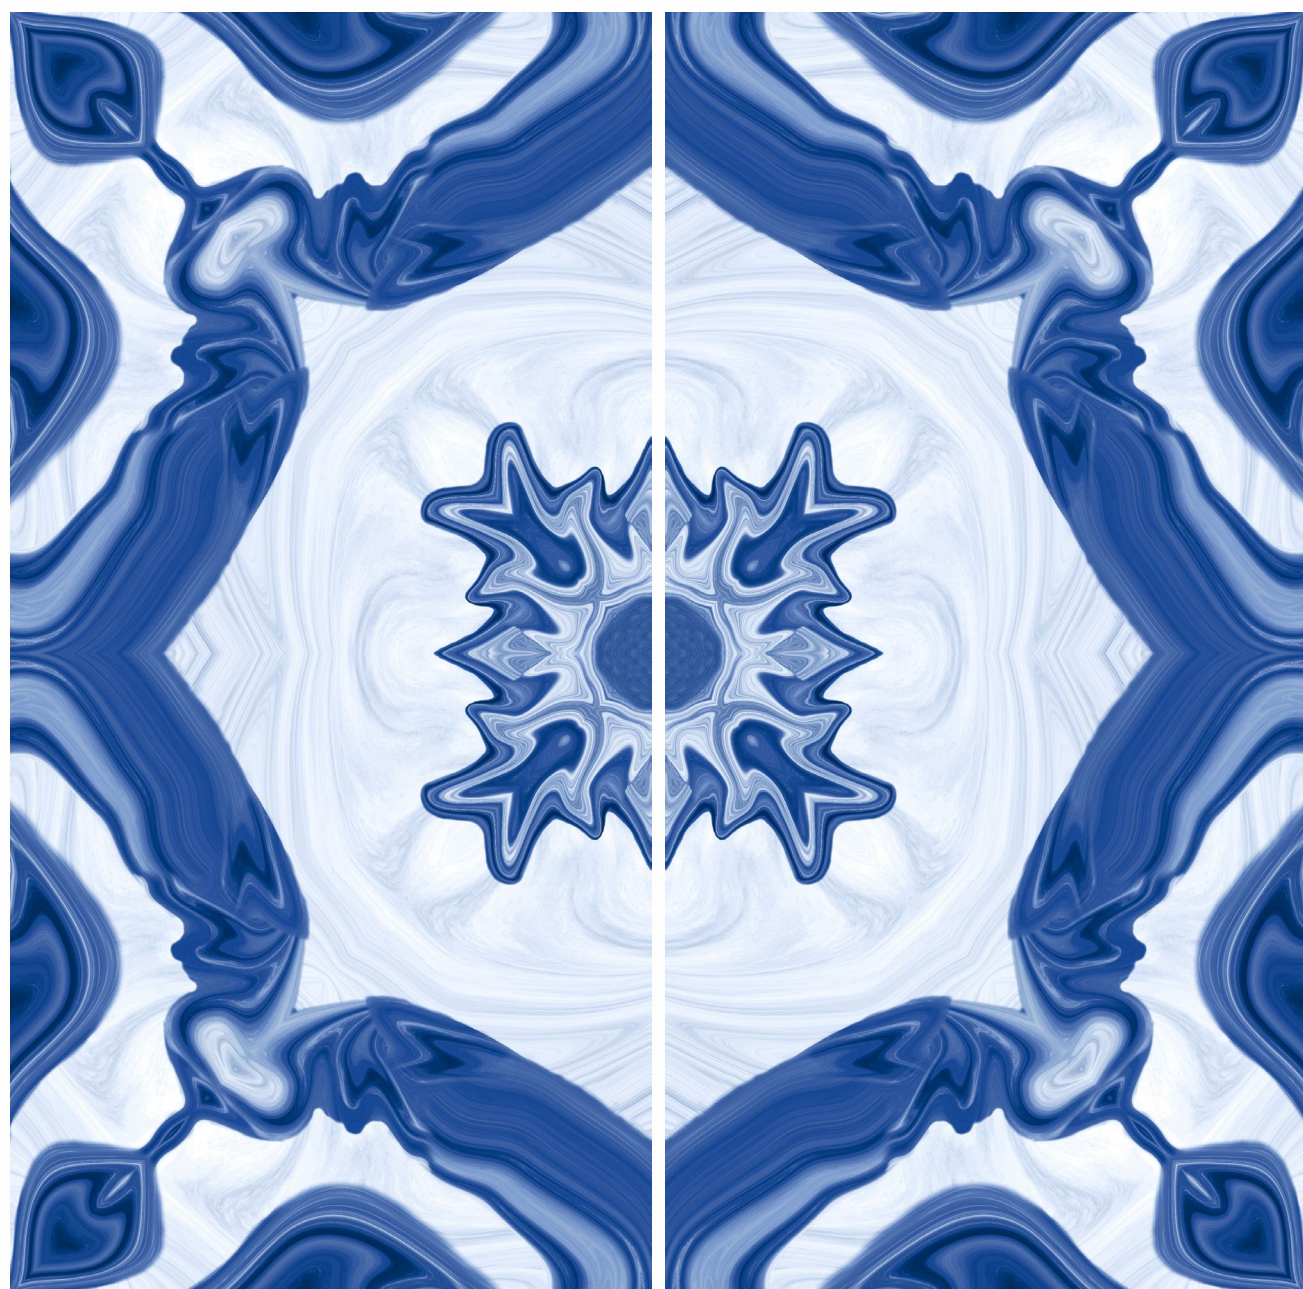

GLIMPSE OF...
**DIKE
BLUE**

600X
1200MM

SURFACE : GLOSSY BOOKMATCH

BACK TO INDEX

DIKE BLUE

SURFACE
GLOSSY BOOKMATCH

DIKE CHOCO

SURFACE
GLOSSY BOOKMATCH